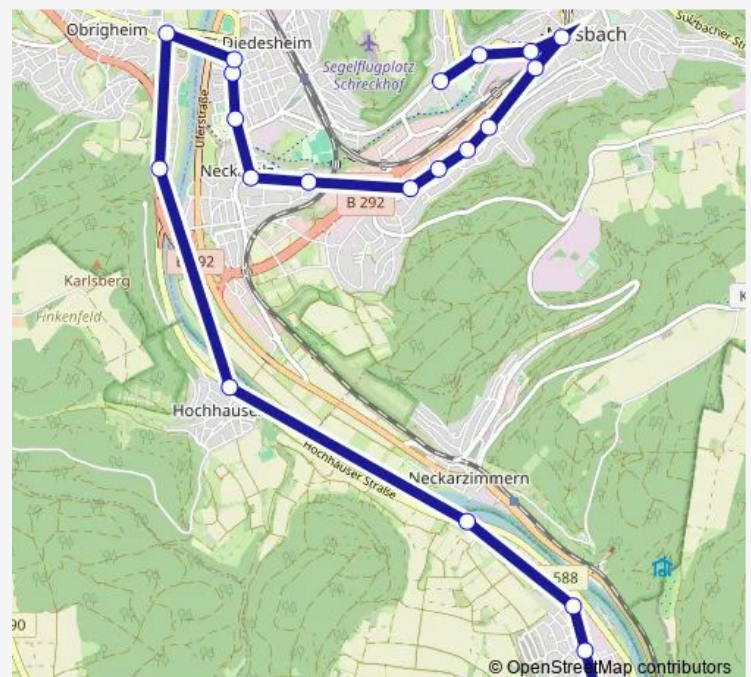

Route schedule

Neckarmühlbach, Ort — Mosbach, Krankenhaus

Monday	13:38
Tuesday	13:38
Wednesday	13:38
Thursday	13:38
Friday	13:38
Saturday	—
Sunday	—

Route info

Direction: Neckarmühlbach, Ort

Stops: 20

Trip Duration: 0 hour 36 min