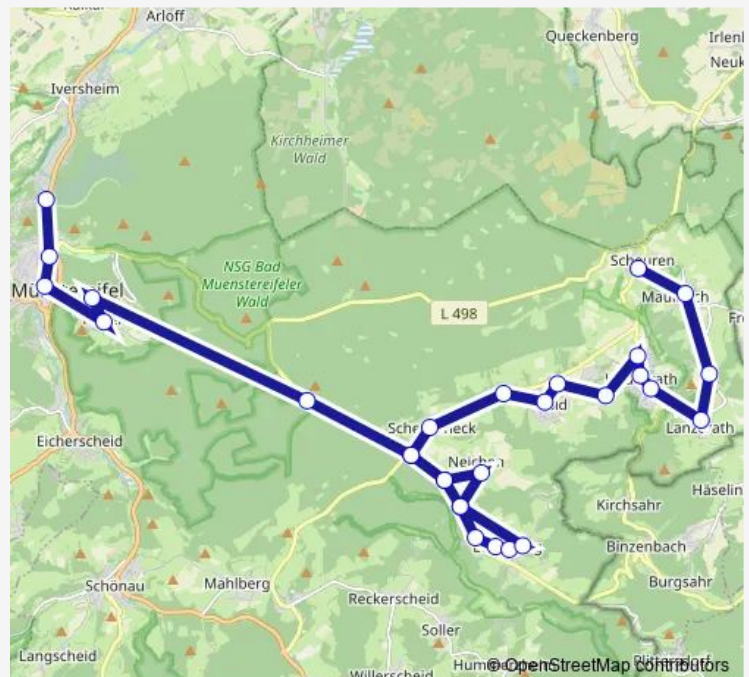

### Route schedule

Bad Münstereifel Bf — Bad Münstereifel Scheuren

Monday 06:52-13:46

Tuesday 06:52-13:46

Wednesday 06:52-13:46

Thursday 06:52-13:46

Friday 06:52-13:46

Saturday —

### Route info

Direction: Bad Münstereifel Bf

Stops: 18

Trip Duration: 0 hour 38 min