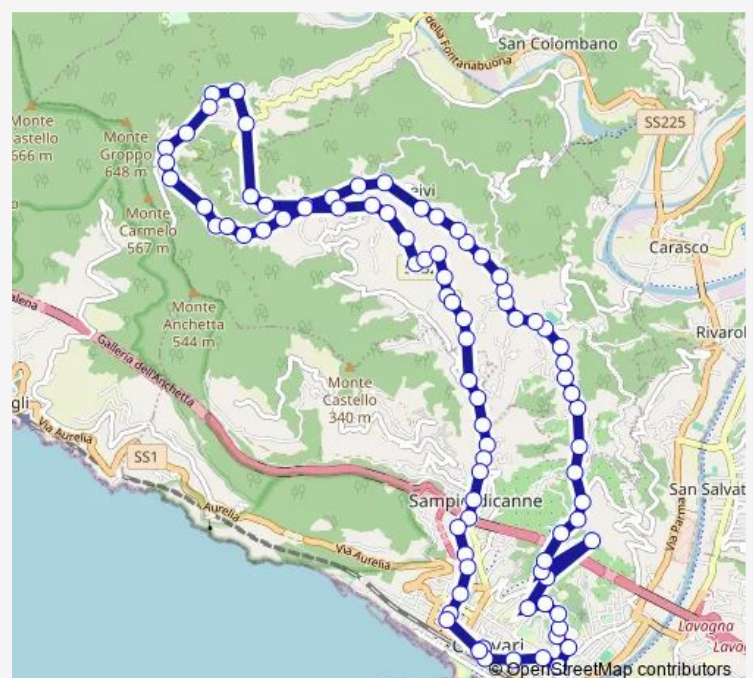

Thursday 06:25-13:45

Friday 06:25-13:45

Saturday 06:25-13:45

Sunday —

Route info

Direction: Piazza N.S. dell Orto capolinea

Stops: 84

Trip Duration: 1 hour 3 min