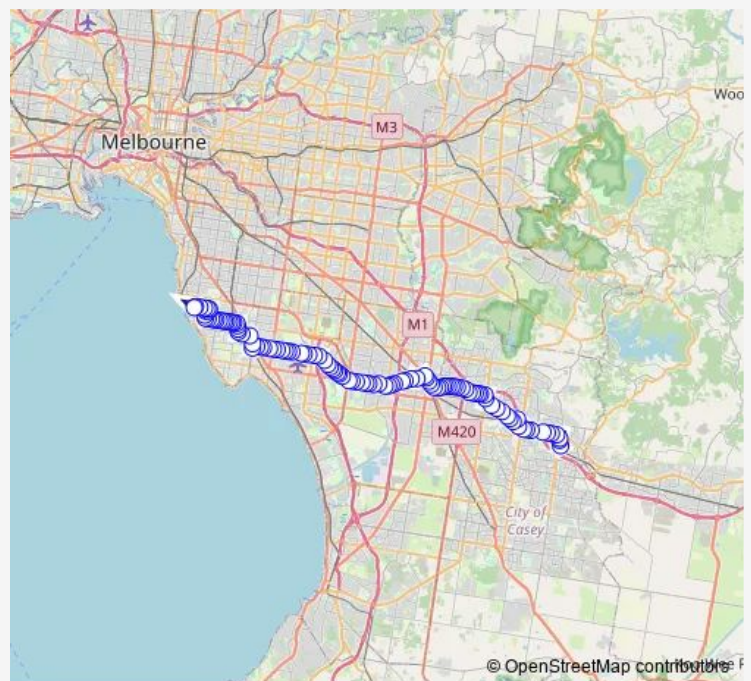

Tweed St/Highett Rd (Highett)

Spring Rd/Highett Rd (Highett)

Panorama Ave/Highett Rd (Highett)

Harding St/Highett Rd (Highett)

Worthing Rd/Highett Rd (Highett)

Highett Railway Station/Highett Rd (Highett)

**Route schedule**

Hampton Station/Willis Lane (Hampton) — Berwick Station (Berwick)

Monday 05:58-21:30

Tuesday 05:58-20:34

Wednesday 05:58-20:34

Thursday 05:58-20:34

Friday 05:58-20:34

Saturday 06:06-21:30

Sunday 07:54-21:31

**Route info**

Direction: Hampton Station/Willis Lane (Hampton)

Stops: 106

Trip Duration: 1 hour 30 min

828 — Berwick - Hampton

Thistle Gr/Graham Rd (Highett)

Dunkley Ave/Graham Rd (Highett)

Bay Rd/Graham Rd (Cheltenham)