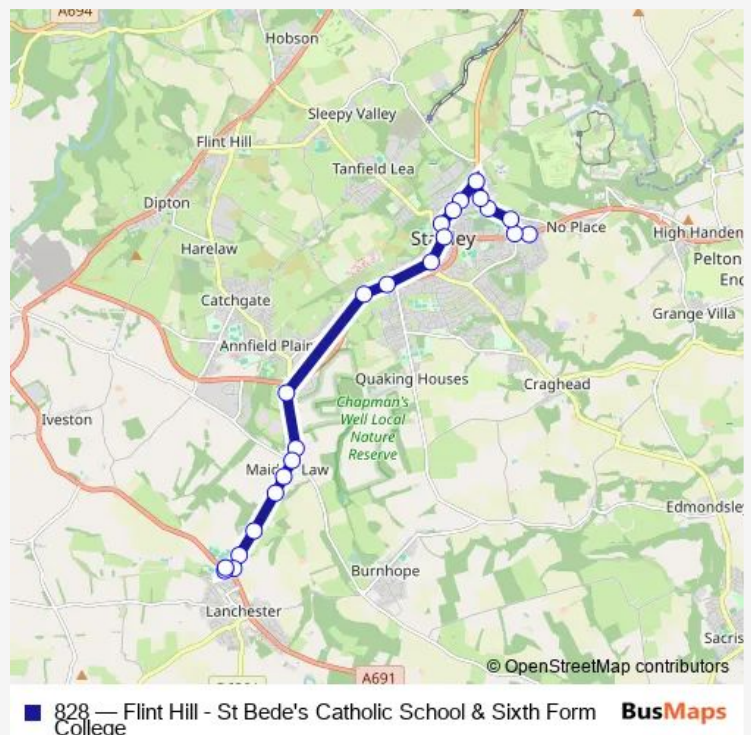

### Direction

Thatchers Foot — St Bede's School Grounds

23 stops

[Open route schedule](#)

- Thatchers Foot
- East Street
- The Hill Top
- Hillside Gardens
- Shield Row School
- Garage
- Station Villas
- Board Inn
- Barn Hill - Top
- Royal Hotel
- Stanley Bus Station Stand A
- Arch - Eden Terrace
- Oxhill crossings
- Morrison Busty
- Rose Cottage - farm lane
- Crossroads
- Cooks offices
- Howden Bank
- Care Homes
- Hospital
- Ornsby Hill

### Route schedule

Thatchers Foot — St Bede's School Grounds

Monday	08:08
Tuesday	08:08
Wednesday	08:08
Thursday	08:08
Friday	08:08
Saturday	—
Sunday	—

### Route info

Direction: Thatchers Foot

Stops: 23

Trip Duration: 0 hour 27 min

St Bede's School

St Bede's School Grounds

**Direction**

St Bede's School Grounds — Thatchers Foot

## Route schedule

St Bede's School Grounds — Thatchers Foot

Monday 15:24

Tuesday 15:24

Wednesday 15:24

Thursday 15:24

Friday 15:24

Saturday —