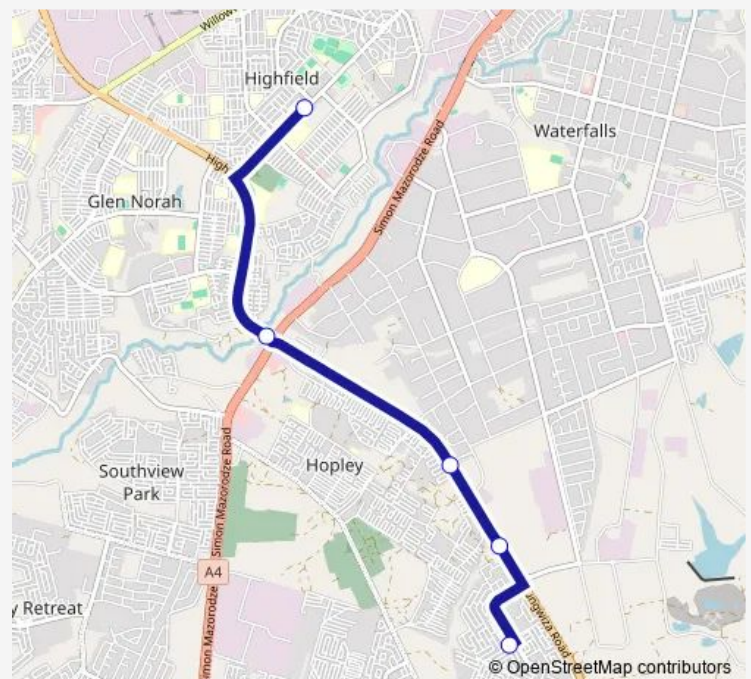

Direction

Southlands — Machipisa Police Station

5 stops

[Open route schedule](#)

Southlands

Boost Africa

Irvines

Mbudzi Round About

Machipisa Police Station

Route schedule

Southlands — Machipisa Police Station

Monday	14:28
Tuesday	14:28
Wednesday	14:28
Thursday	14:28
Friday	14:28
Saturday	14:28
Sunday	14:28

Route info

Direction: Southlands

Stops: 5

Trip Duration: 0 hour 17 min

Southlands to Machipisa

Communal Taxi Service time schedules and route maps are available in an offline PDF at busmaps.com. Use the busmaps.com website to see live bus times, train schedule or subway schedule, and step-by-step directions for all public transit in Harare