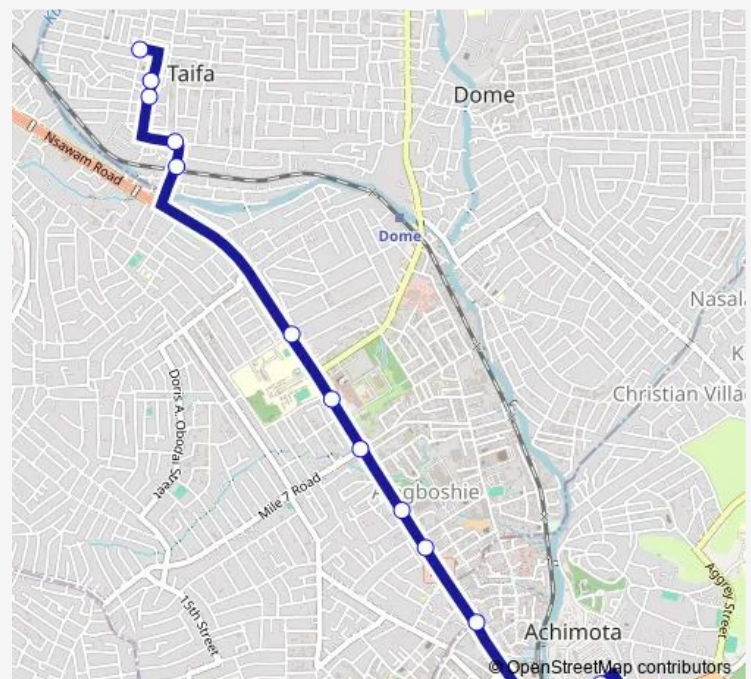

Bus 114A Achimota to Taifa Station

[Go to website](#)

Direction

Terminal Achimota — Terminal Taifa Station

12 stops

[Open route schedule](#)

Terminal Achimota

Neoplan 114

Abc

Roadside 114

Mile 7 Junc.

Saint John's Dome Station

Cfc

Post Office 007

Roadside 2 114

Davi

Light House Junction

Terminal Taifa Station

Route schedule

Terminal Achimota — Terminal Taifa Station

Monday 07:42

Tuesday 07:42

Wednesday 07:42

Thursday 07:42

Friday 07:42

Saturday 07:42

Sunday 07:42

Route info

Direction: Terminal Achimota

Stops: 12

Trip Duration: 0 hour 31 min

■ 114A — Achimota to Taifa Station