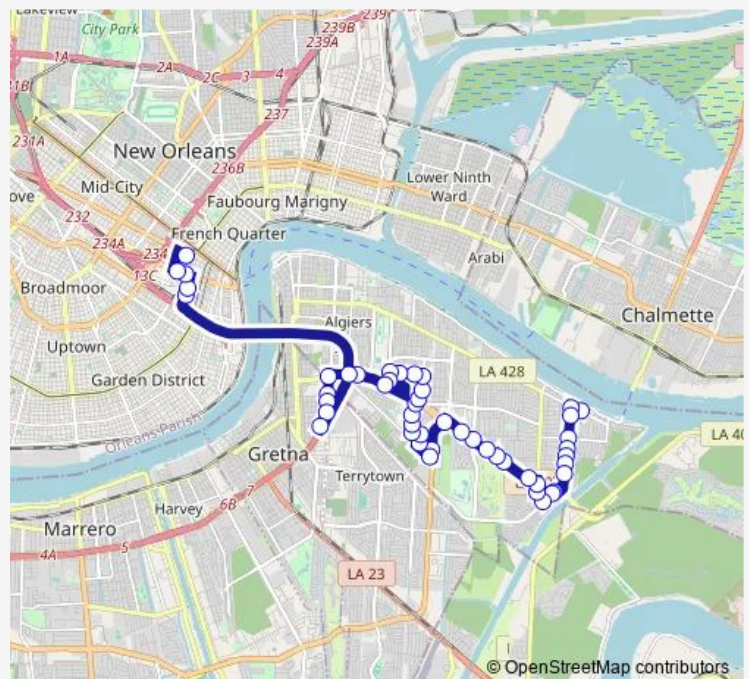

General Degaulle at Rue Parc Fontaine

General Degaulle at Holiday

Behrman at Memorial Park (Farside)

Route schedule

General Meyer at Carver — Tulane + Loyola

Monday	03:01-02:01 ⁺¹
Tuesday	03:01-02:01 ⁺¹
Wednesday	03:01-02:01 ⁺¹
Thursday	03:01-02:01 ⁺¹
Friday	03:01-02:01 ⁺¹
Saturday	03:01-02:01 ⁺¹
Sunday	03:01-02:01 ⁺¹

Route info

Direction: General Meyer at Carver

Stops: 48

Trip Duration: 0 hour 52 min

114A — Garden Oaks - Sullen

Behrman at Behrman Highway

Texas Drive Near Behrman

Texas Drive at Memorial Park

Direction

Tulane + Loyola — General Meyer at Carver

52 stops

[Open route schedule](#)

Tulane + Loyola

S. Rampart at Gravier

S. Rampart at Poydras

S. Rampart at Girod

Route info

Direction: Tulane + Loyola

Stops: 52

Trip Duration: 0 hour 49 min

General Degaulle at Holiday

General Degaulle at Park Timber

General Degaulle at Lennox

General Degaulle at Huntlee