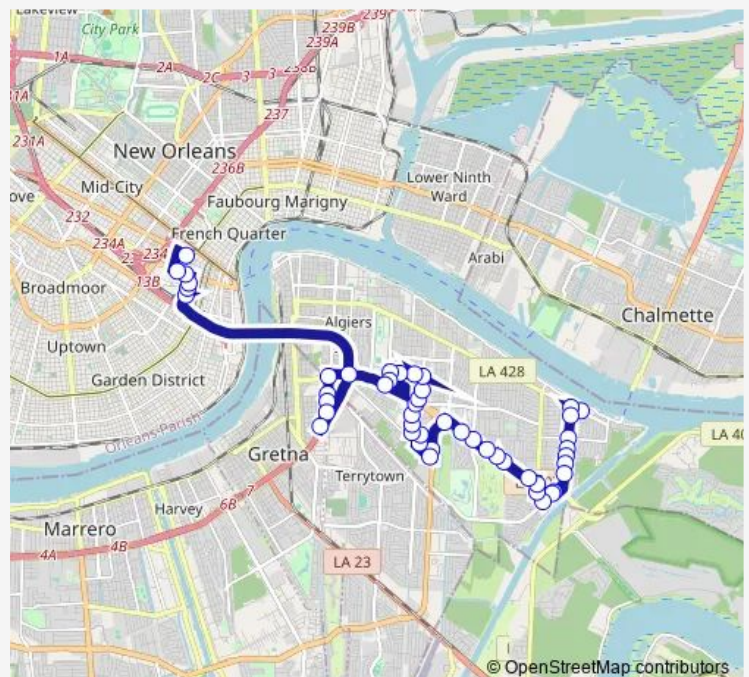

S. Rampart at Julia

UPT Bus Bay 4

Transit Lane at Gen Degaulle

LB Landry at General Degaulle

Whitney at Virgil

Whitney at Romain

West Bank Expresswy at Whitney

Wilty Terminal

### Route schedule

Tulane + Loyola — General Meyer at Carver

Monday	03:03-01:58 <sup>+1</sup>
Tuesday	04:25-01:58 <sup>+1</sup>
Wednesday	04:25-01:58 <sup>+1</sup>
Thursday	04:25-01:58 <sup>+1</sup>
Friday	04:25-01:58 <sup>+1</sup>
Saturday	04:25-02:03 <sup>+1</sup>
Sunday	03:03-02:03 <sup>+1</sup>

### Route info

Direction: Tulane + Loyola

Stops: 52

Trip Duration: 0 hour 49 min

114a — Garden Oaks - Sullen

Garden Oaks at Memorial Park

Memorial Park at Texas

Haban School

## Route info

Direction: General Meyer at Carver

Stops: 48

Trip Duration: 0 hour 50 min

Garden Oaks at Jackson Landing

Garden Oaks at Seine

Garden Oaks at General Degaulle

Westbend at Gen Degaulle (Farside)