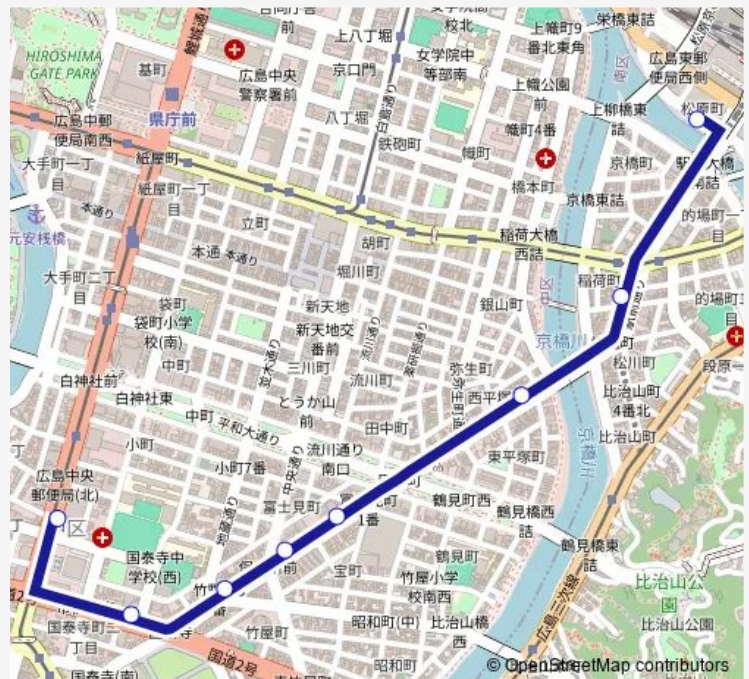

### Direction

市役所前 — 広島駅

8 stops

[Open route schedule](#)

市役所前

国泰寺町二丁目

竹屋町西

保健所東

### Route schedule

市役所前 — 広島駅

Monday 17:25

Tuesday 17:25

Wednesday 17:25

Thursday 17:25

Friday 17:25

Saturday —

### Route info

Direction: 市役所前

Stops: 8

Trip Duration: 0 hour 13 min

51-1 — 平塚線

51-1 Bus time schedules and route maps are available in an offline PDF at [busmaps.com](https://busmaps.com). Use the [busmaps.com](https://busmaps.com) website to see live bus times, train schedule or subway schedule, and step-by-step directions for all public transit in Hiroshima