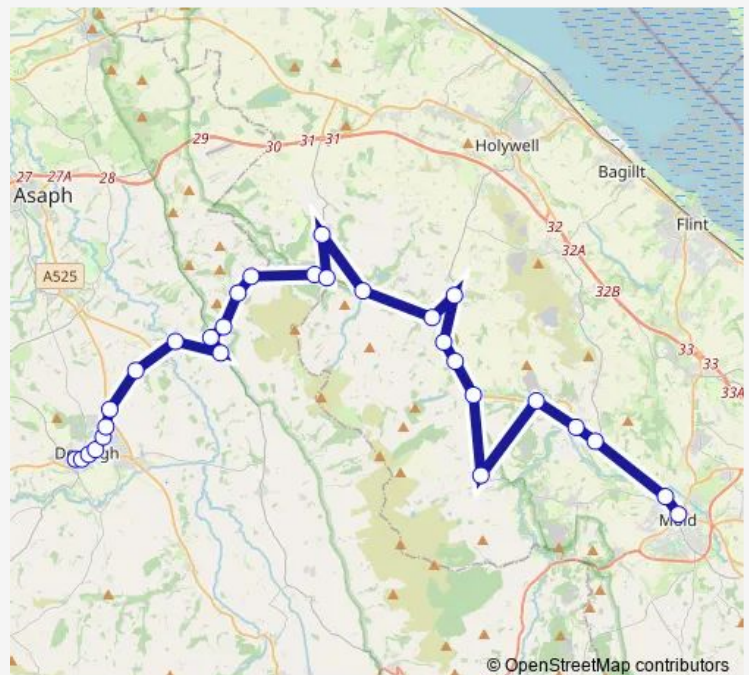

Thursday 08:45-17:30

Friday 08:45-17:30

Saturday 10:45-17:30

Sunday —

Route info

Direction: Bus Station 1

Stops: 31

Trip Duration: 0 hour 45 min

Denbigh Police Station

Library and Museum

Lenten Pool

Direction

Mold Campus — Lenten Pool

31 stops

[Open route schedule](#)

Mold Campus