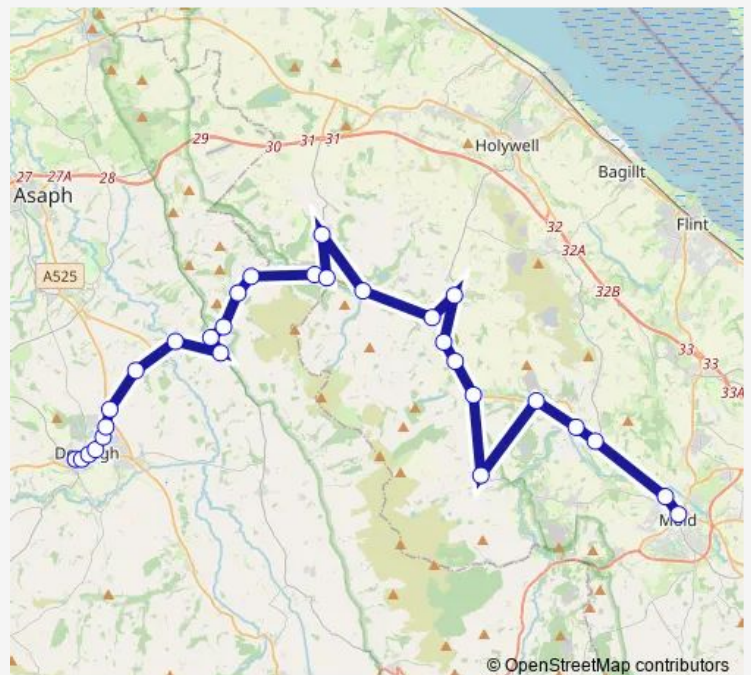

Thursday 08:45-17:30

Friday 08:45-17:30

Saturday 10:45-17:30

Sunday —

Route info

Direction: Bus Station 1

Stops: 31

Trip Duration: 0 hour 45 min

Denbigh Police Station

Library and Museum

Lenten Pool

Direction

Mold Campus — Lenten Pool

31 stops

[Open route schedule](#)

Mold Campus