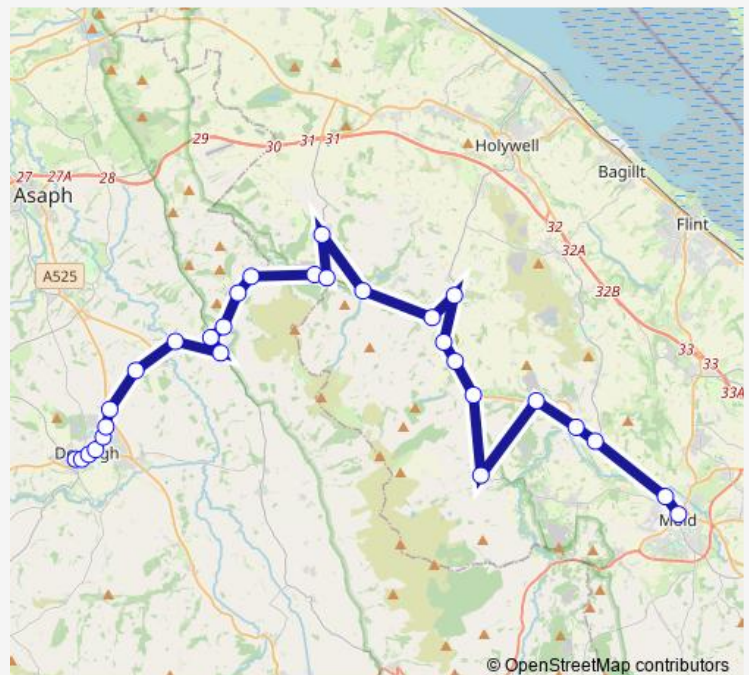

### Route schedule

Bus Station 1 — Lenten Pool

Monday 10:45-17:30

Tuesday 10:45-17:30

Wednesday 10:45-17:30

Thursday 10:45-17:30

Friday 10:45-17:30

Saturday 10:45-17:30

### Route info

Direction: Bus Station 1

Stops: 31

Trip Duration: 0 hour 45 min

F14

BusMaps

Gliding Centre

Ty`n-yr-eithin