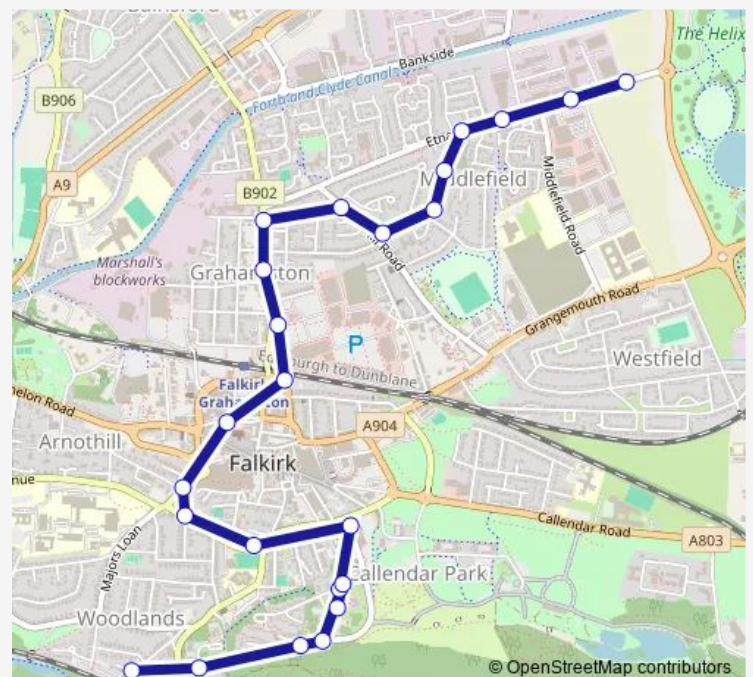

### Route schedule

Almond Road — High Station Turning Circle

Monday 07:33-17:33

Tuesday 07:33-17:33

Wednesday 07:33-17:33

Thursday 07:33-17:33

Friday 07:33-17:33

Saturday 07:33-17:33

### Route info

Direction: Almond Road

Stops: 24

Trip Duration: 0 hour 24 min

F14

BusMaps

Jacob Place

Glenbrae Court