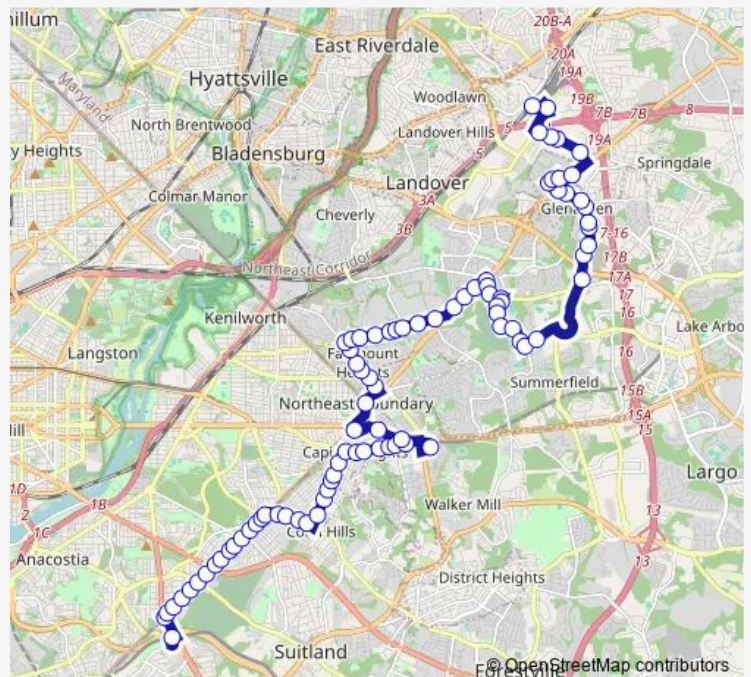

Brightseat Rd+Evarts St

Brightseat Rd+Maple Ridge Apt

Brightseat Rd+Maple Ridge Apt

Route schedule

New Carrollton+Bay A — Naylor Rd Station+Bay B

Monday 05:21-20:45

Tuesday 05:21-20:45

Wednesday 05:21-20:45

Thursday 05:21-20:45

Friday 05:21-20:45

Saturday 05:20-20:20

Sunday —

Route info

Direction: New Carrollton+Bay A

Stops: 90

Trip Duration: 1 hour 19 min

F14 — Sheriff Road-Capitol Heights Ln

Brightseat Rd+Landover Rd

Hill Oaks Rd+Michele Dr

Hill Oaks Rd+Nalley Rd

Nalley Rd+Capital View Dr

Nalley Rd+Nalley Terr

Belle Haven Dr+Nalley Rd

Belle Haven Dr+Belle Haven Ct

Sheriff+ML King Jr Hwy

Sheriff Rd+Giant Main Entrance

Sheriff Rd+Cabin Branch Dr

Sheriff Rd+Glen Willow Dr

Sheriff Rd+Cypresstree Dr

Sheriff Rd+Cedar Heights Dr

Sheriff Rd+Marblewood Av

Sheriff Rd+Fairmount Heights Dr