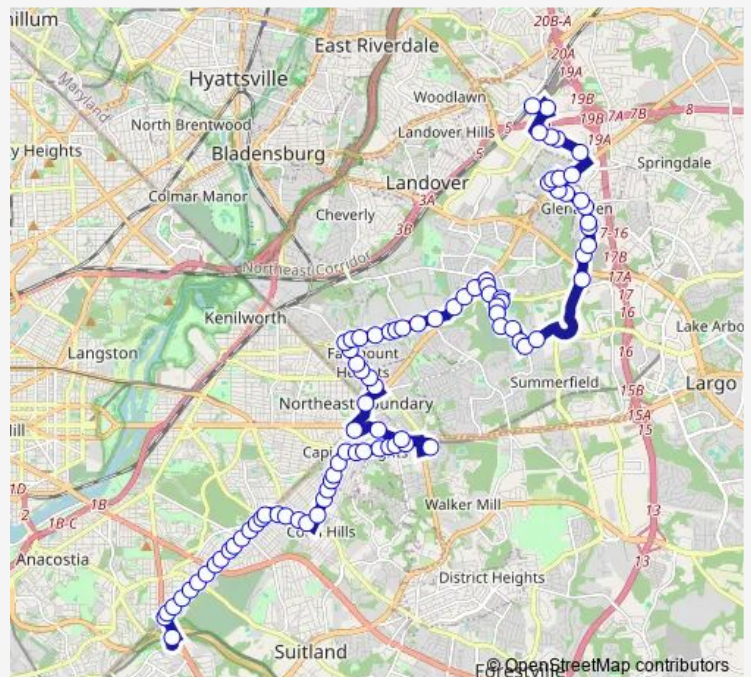

Bus F14 Sheriff Road-Capitol Heights Ln

[Go to website](#)

Direction

New Carrollton+Bay A — Naylor Rd Station+Bay B

90 stops

[Open route schedule](#)

- New Carrollton+Bay A
- Ardwick Ardmore Rd+Pennsy Dr
- Ardwick Ardmore Rd+Ardwick Pl
- Ardwick Ardmore Rd+Whitetire Rd
- Ardwick Ardmore Rd+#8335
- Ardwick-Ardmore Rd+Preston Dr
- ML King Jr Hwy+Dellwood Ct
- Johnson+ML King Jr Hwy
- Hayes St+Johnson Av
- Hayes St+Glenarden Pkwy
- Glenarden Pkwy+ML King Jr Hwy
- Glenarden Pkwy+Municipal Ctr
- Glenarden Pkwy+Reed St
- Glenarden Pkwy+Wesley St
- Glenarden Pkwy+Brightseat Rd
- Brightseat Rd+Reicher St
- Brightseat Rd+Hamlin St
- Brightseat Rd+Girard St
- Brightseat Rd+Evarts St
- Brightseat Rd+Maple Ridge Apt
- Brightseat Rd+Maple Ridge Apt

Route schedule

New Carrollton+Bay A — Naylor Rd Station+Bay B

Monday	05:21-20:45
Tuesday	05:21-20:45
Wednesday	05:21-20:45
Thursday	05:21-20:45
Friday	05:21-20:45
Saturday	05:20-20:20
Sunday	—

Route info

Direction: New Carrollton+Bay A

Stops: 90

Trip Duration: 0 hour 58 min

F14 — Sheriff Road-Capitol Heights Ln

Brightseat Rd+Landover Rd

Hill Oaks Rd+Michele Dr

Hill Oaks Rd+Nalley Rd

Nalley Rd+Capital View Dr

ML King Jr Hwy+King Ctr

ML King Jr Hwy+Ryderwood Ct

ML King Jr Hwy+Roosevelt Av

Sheriff+ML King Jr Hwy

Sheriff Rd+Giant Main Entrance

Sheriff Rd+Cabin Branch Dr

Sheriff Rd+Glen Willow Dr

Sheriff Rd+Cypresstree Dr