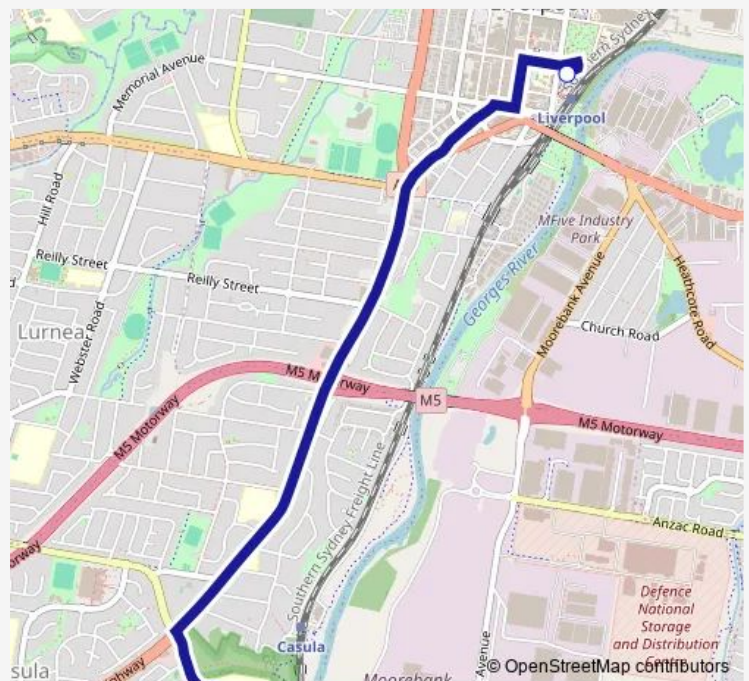

### Direction

Liverpool Station, Stand F — All Saints Senior College, School Grounds

2 stops

[Open route schedule](#)

Liverpool Station, Stand F

All Saints Senior College, School Grounds

### Route schedule

Liverpool Station, Stand F — All Saints Senior College, School Grounds

Monday	08:22
Tuesday	08:22
Wednesday	08:22
Thursday	08:22
Friday	08:22
Saturday	—
Sunday	—

### Route info

Direction: Liverpool Station, Stand F

Stops: 2

Trip Duration: 0 hour 11 min

9307 School Bus time schedules and route maps are available in an offline PDF at [busmaps.com](https://busmaps.com). Use the [busmaps.com](https://busmaps.com) website to see live bus times, train schedule or subway schedule, and step-by-step directions for all public transit in Liverpool