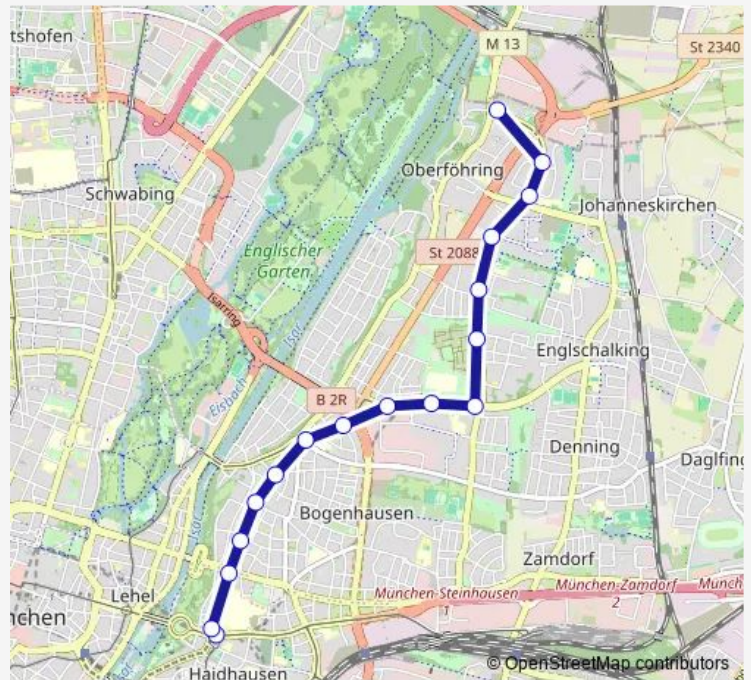

Max-Weber-Platz — St. Emmeram

Monday	04:18-01:14 ⁺¹
Tuesday	04:18-01:14 ⁺¹
Wednesday	04:18-01:14 ⁺¹
Thursday	04:18-01:14 ⁺¹
Friday	04:18-01:14 ⁺¹
Saturday	04:38
Sunday	04:38

Route info

Direction: Max-Weber-Platz

Stops: 17

Trip Duration: 0 hour 20 min

Direction

St. Emmeram — Max-Weber-Platz

16 stops

[Open route schedule](#)

St. Emmeram

Fritz-Meyer-Weg

Monday	06:30-01:59 ⁺¹
Tuesday	06:30-01:59 ⁺¹
Wednesday	06:30-01:59 ⁺¹
Thursday	06:30-01:59 ⁺¹
Friday	06:30-01:59 ⁺¹
Saturday	04:52-01:59 ⁺¹
Sunday	04:52-01:59 ⁺¹

Route info

Direction: St. Emmeram

Stops: 16

Trip Duration: 0 hour 20 min

Direction

undefined — undefined

0 stops

[Open route schedule](#)**Route schedule**

undefined — undefined

Monday	04:52-01:04 ⁺¹
Tuesday	04:52-01:04 ⁺¹
Wednesday	04:52-01:04 ⁺¹
Thursday	04:52-01:04 ⁺¹
Friday	04:52-01:04 ⁺¹
Saturday	—
Sunday	—