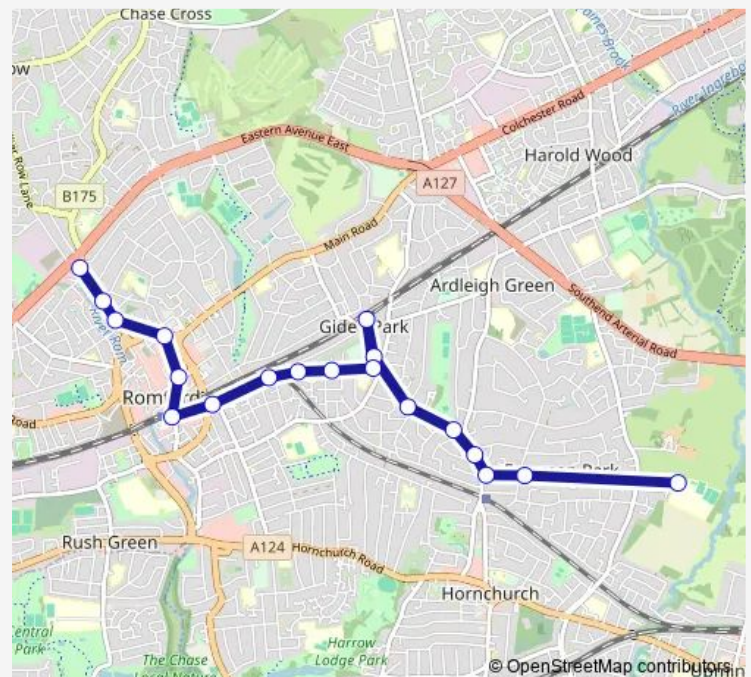

Western Road

Romford Station

Albert Road Heath Park

Manor Road Romford

Fairholme Avenue

Margaret Road

The Drill Roundabout

Gidea Park Station

The Drill Roundabout

Brooklands Gardens

Walden Way

Burntwood Avenue

Butts Green Road

Nelmes Road

Wingletye Lane

Emerson Park Academy

### Route schedule

Romford Bus Garage — Emerson Park Academy

Monday 07:46-07:52

Tuesday 07:46-07:52

Wednesday 07:46-07:52

Thursday 07:46-07:52

Friday 07:46-07:52

Saturday —

### Route info

Direction: Romford Bus Garage

Stops: 20

Trip Duration: 0 hour 32 min

**Direction**

Emerson Park Academy — Cedar Road (RM5)

19 stops

[Open route schedule](#)