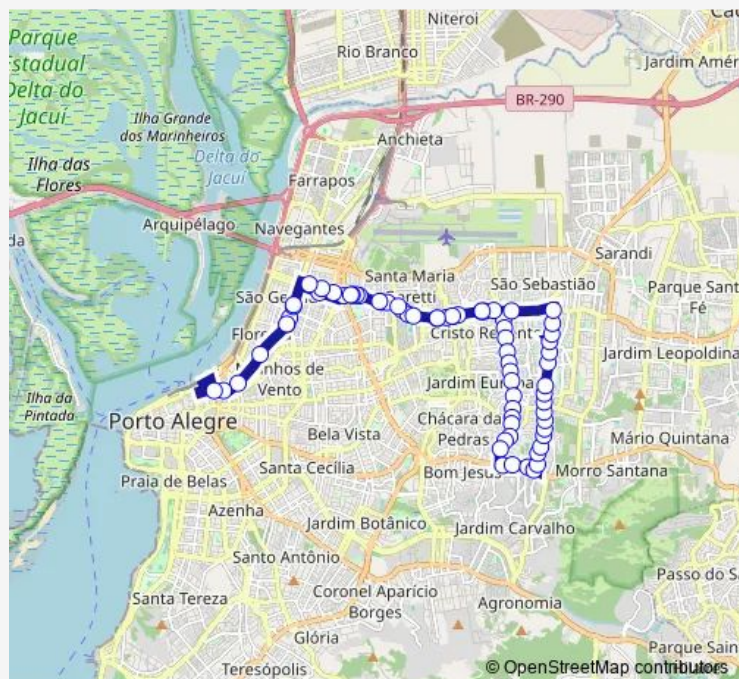

Direction

SAO Geraldo Farrapos — Voluntarios DA Patria

72 stops

[Open route schedule](#)

SAO Geraldo Farrapos

SAO Geraldo Farrapos

SAO Geraldo Farrapos

SÃO Geraldo Brasil

Forte

Route schedule

SAO Geraldo Farrapos — Voluntarios DA Patria

Monday 04:35-23:35

Tuesday 04:35-23:35

Wednesday 04:35-23:35

Thursday 04:35-23:35

Friday 04:35-23:35

Saturday 05:20-23:50

Sunday 05:30-23:00

Route info

Direction: SAO Geraldo Farrapos

Stops: 72

Trip Duration: 1 hour 15 min

650 — Av.Do Forte / ITU Coinma

Forte