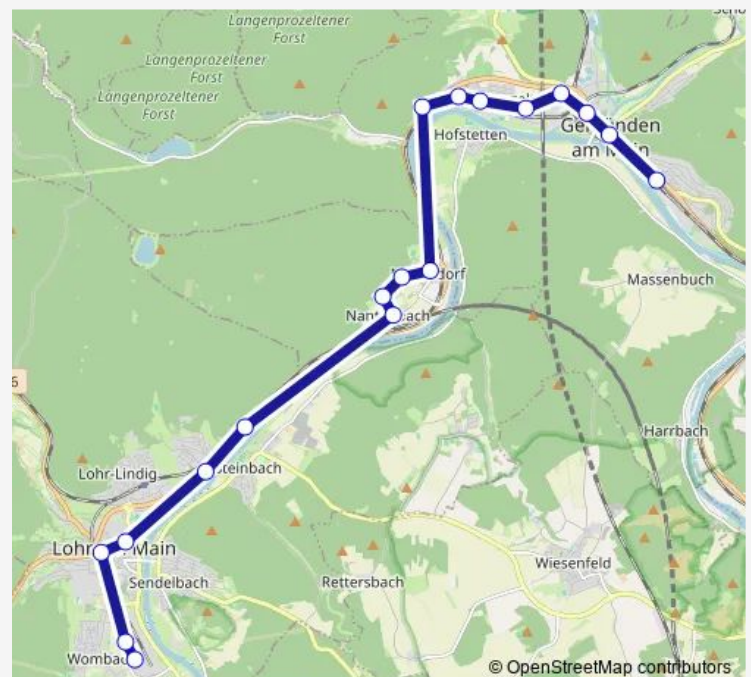

### Route schedule

Lohr (M.) Schulzentrum — Bayrische Schanz

Monday 12:25

Tuesday 12:25

Wednesday 12:25

Thursday 12:25

Friday 12:25

Saturday —

### Route info

Direction: Lohr (M.) Schulzentrum

Stops: 12

Trip Duration: 0 hour 45 min

**Direction**

Gemünden (Main) — Lohr (M.) Rexroth,Werk 2

14 stops

[Open route schedule](#)