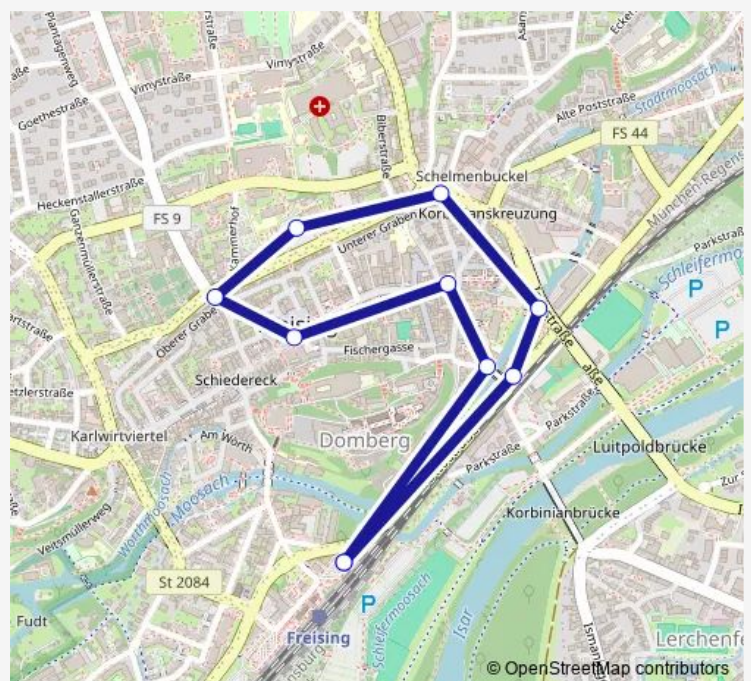

## Regional Bus Service 650 Freising - Marienplatz Christopher-Paudiß-Platz - Ottostr./Heiliggeistgasse - Freising

[Go to website](#)

### Direction

Freising — Freising

10 stops

[Open route schedule](#)

Freising

Freising, Heiliggeistgasse

Freising, Untere Hauptstraße

Freising, Marienplatz

### Route schedule

Freising — Freising

Monday 08:15-19:45

Tuesday 08:15-19:45

Wednesday 08:08-19:45

Thursday 08:00-19:45

Friday 08:00-19:45

Saturday 08:08-19:45

### Route info

Direction: Freising

Stops: 10

Trip Duration: 0 hour 14 min

650 — Freising - Marienplatz Christopher-Paudiß-Platz - Ottostr./Heiliggeistgasse - Freising **BusMaps**

650 Regional Bus Service time schedules and route maps are available in an offline PDF at [busmaps.com](https://busmaps.com). Use the [busmaps.com](https://busmaps.com) website to see live bus times, train schedule or subway schedule, and step-by-step directions for all public transit in Freising