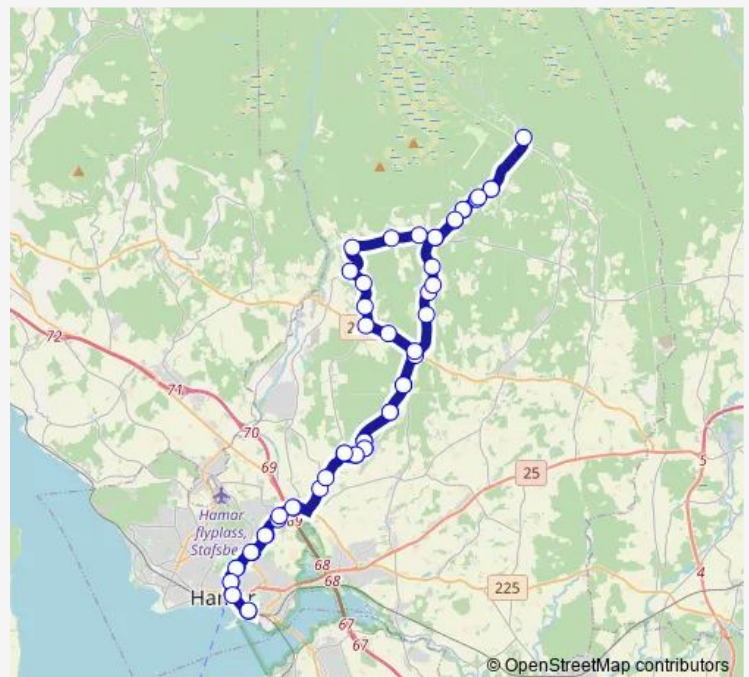

Thursday 07:30

Friday 07:30

Saturday —

Sunday —

Route info

Direction: Hamar skystasjon

Stops: 50

Trip Duration: 1 hour 3 min