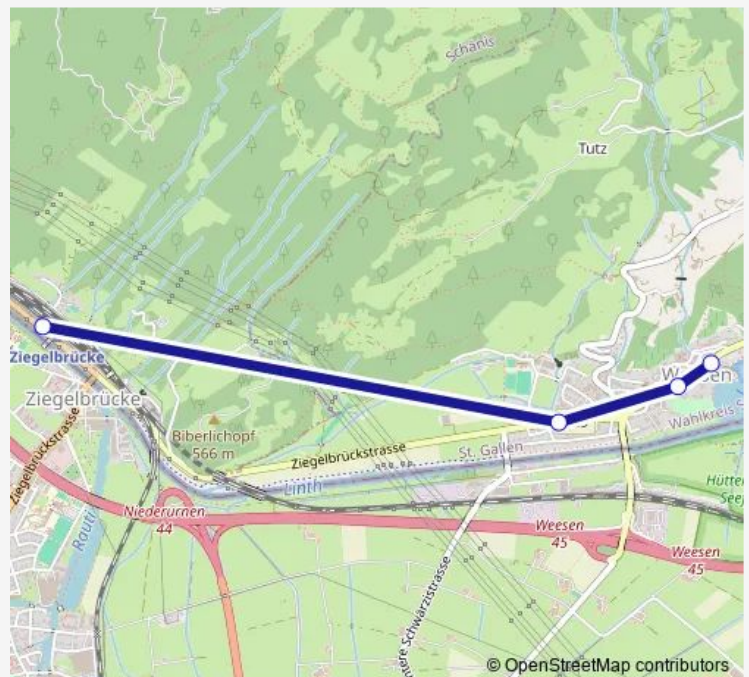

### Direction

Ziegelbrücke, Bahnhof Süd — Weesen, See

4 stops

[Open route schedule](#)

Ziegelbrücke, Bahnhof Süd

Weesen, Biäsche

Weesen, Post

Weesen, See

### Route schedule

Ziegelbrücke, Bahnhof Süd — Weesen, See

Monday	06:34
Tuesday	06:34
Wednesday	06:34
Thursday	06:34
Friday	06:34
Saturday	—
Sunday	—

### Route info

Direction: Ziegelbrücke, Bahnhof Süd

Stops: 4

Trip Duration: 0 hour 6 min

■ 650 — B 650

BusMaps

650 Bus time schedules and route maps are available in an offline PDF at [busmaps.com](https://busmaps.com). Use the [busmaps.com](https://busmaps.com) website to see live bus times, train schedule or subway schedule, and step-by-step directions for all public transit in Weesen