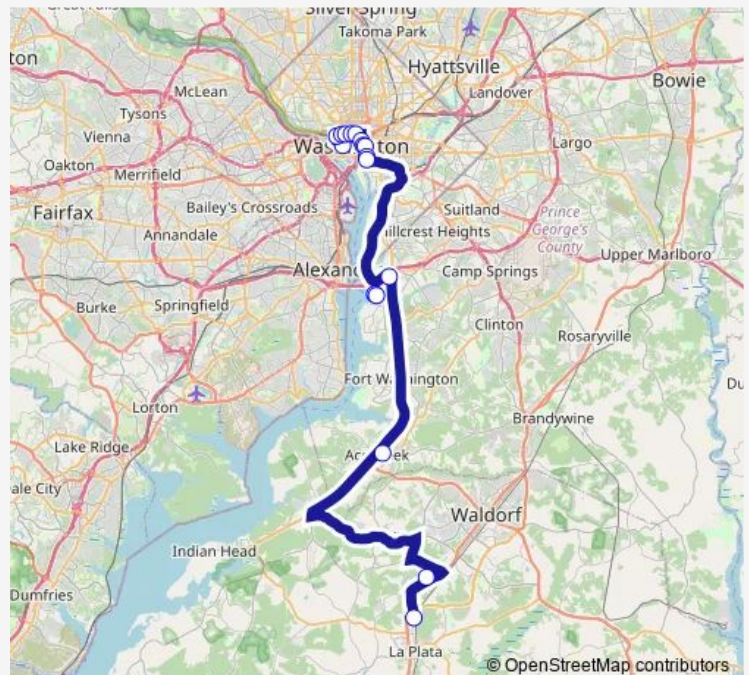

Route schedule

Virginia AVE Pm — LA Plata P&R & Charles Co

Monday 12:30-18:30

Tuesday 12:30-18:30

Wednesday 12:30-18:30

Thursday 12:30-18:30

Friday 12:30-18:30

Saturday —

Sunday —

Route info

Direction: Virginia AVE Pm

Stops: 17

Trip Duration: 1 hour 51 min

650 — LA Plata - Waldorf & Accokeek - Dc

Direction

LA Plata P&R & Charles Co — Virginia AVE Am

Route schedule

LA Plata P&R & Charles Co — Virginia AVE Am

Monday 04:30-10:40

Tuesday 04:30-10:40

Wednesday 04:30-10:40

Thursday 04:30-10:40

Friday 04:30-10:40

Saturday —

Sunday —

Route info

Direction: LA Plata P&R & Charles Co

Stops: 14

Trip Duration: 1 hour 29 min

650 Bus time schedules and route maps are available in an offline PDF at busmaps.com. Use the busmaps.com website to see live bus times, train schedule or subway schedule, and step-by-step directions for all public transit in Washington