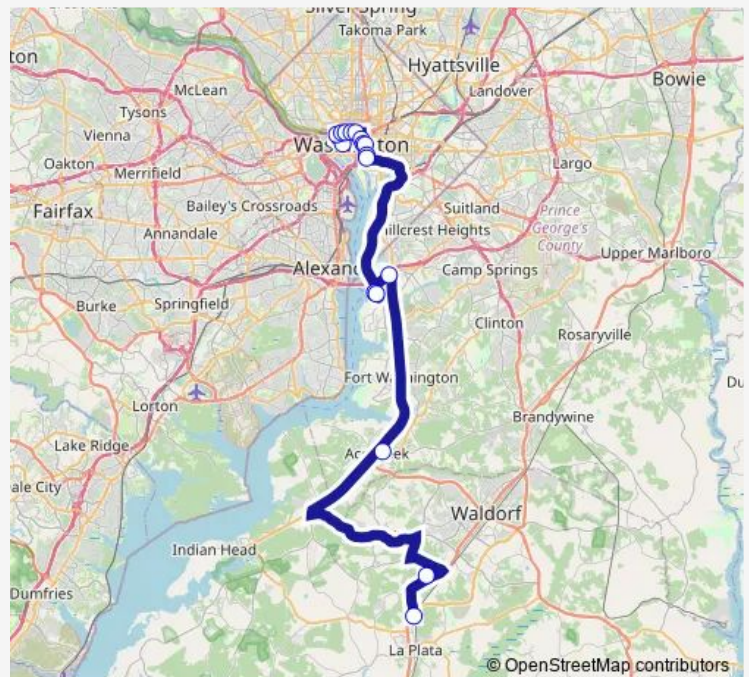

Route schedule

Virginia AVE Pm — LA Plata P&R & Charles Co

Monday 12:30-18:30

Tuesday 12:30-18:30

Wednesday 12:30-18:30

Thursday 12:30-18:30

Friday 12:30-18:30

Saturday —

Sunday —

Route info

Direction: Virginia AVE Pm

Stops: 17

Trip Duration: 1 hour 51 min

650 — LA Plata - Waldorf & Accokeek - Dc

Direction

LA Plata P&R & Charles Co — Virginia AVE Am

Route schedule

LA Plata P&R & Charles Co — Virginia AVE Am

Monday 04:30-10:40

Tuesday 04:30-10:40

Wednesday 04:30-10:40

Thursday 04:30-10:40

Friday 04:30-10:40

Saturday —

Sunday —

Route info

Direction: LA Plata P&R & Charles Co

Stops: 14

Trip Duration: 1 hour 29 min

650 Bus time schedules and route maps are available in an offline PDF at busmaps.com. Use the busmaps.com website to see live bus times, train schedule or subway schedule, and step-by-step directions for all public transit in Washington