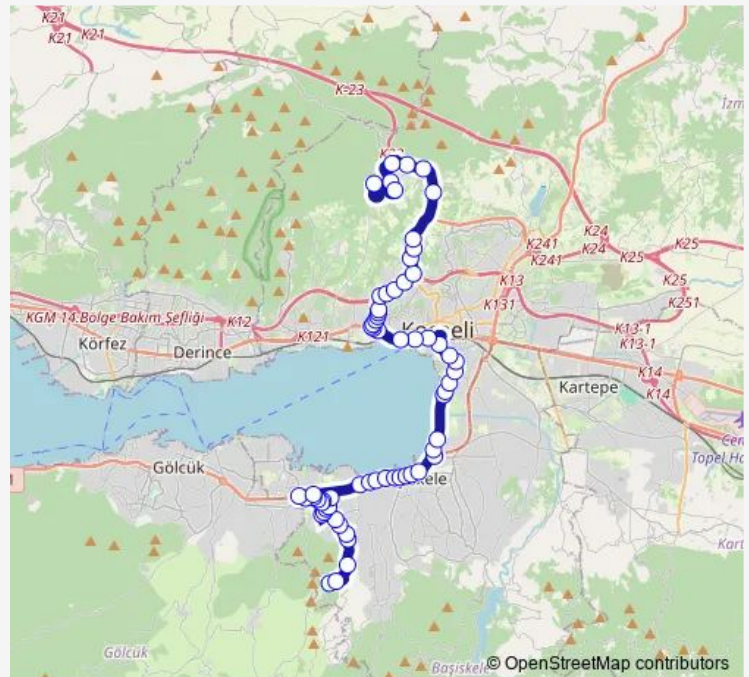

Thursday 07:00-20:15

Friday 07:00-20:15

Saturday 07:00-20:15

Sunday 07:00-20:15

Route info

Direction: İLÂHİYAT FAKÜLTESİ 1

Stops: 59

Trip Duration: 0 hour 51 min

650 — Havuzlubahçe-Yeniköy-İzmit-Umuttepe

BusMaps

İnkilap Ortaokulu 1

Gültepe Sapađı 1

Seka

Bati Terminal Kavşaađı

Tren Gari Güney Yanyol 2

Adnan Menderes