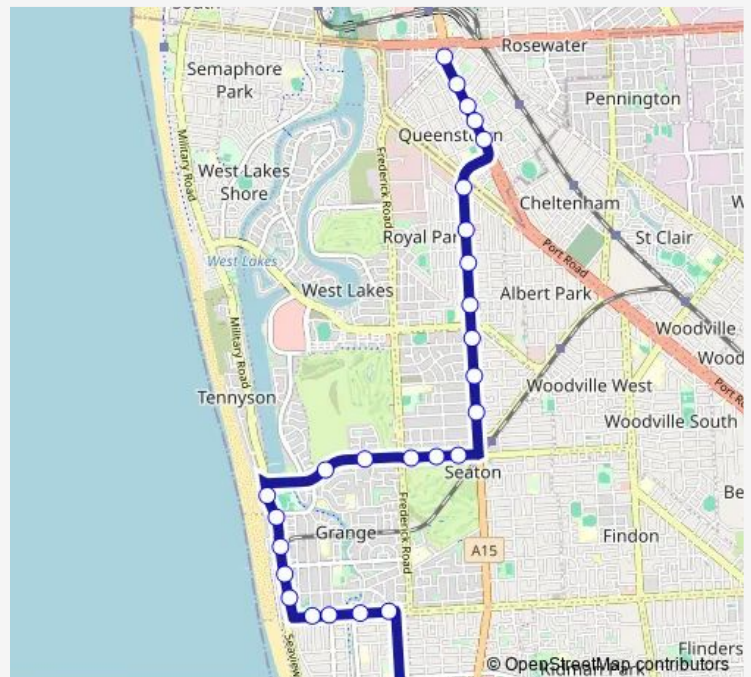

### Direction

Stop 36 Port Rd - North East side — Stop School St Michaels College Lawrie St

27 stops

[Open route schedule](#)

- Stop 36 Port Rd - North East side
- Stop 35 Port Rd - North East side
- Stop 34 Port Rd - North East side
- Stop 33 Port Rd - North East side
- Stop 32 Port Rd - North East side
- Stop 33C Tapleys Hill Rd - East side
- Stop 33B Tapleys Hill Rd - East side
- Stop 33A Tapleys Hill Rd - East side
- Stop 33 Tapleys Hill Rd - East side
- Stop 32 Tapleys Hill Rd - East side
- Stop 31 Tapleys Hill Rd - East side
- Stop 30 Tapleys Hill Rd - East side
- Stop 29A Trimmer Pde - South side
- Stop 30 Trimmer Pde - South side
- Stop 30A Trimmer Pde - South side
- Stop 31 Trimmer Pde - South side
- Stop 31A Trimmer Pde - South side
- Stop 30C Military Rd - East side
- Stop 30B Military Rd - East side
- Stop 30A Military Rd - East side

### Route schedule

Stop 36 Port Rd - North East side — Stop School St Michaels College Lawrie St

Monday	07:48
Tuesday	07:48
Wednesday	07:48
Thursday	07:48
Friday	07:48
Saturday	—
Sunday	—

### Route info

Direction: Stop 36 Port Rd - North East side

Stops: 27

Trip Duration: 0 hour 22 min

Stop 30 Military Rd / Jetty St - East side

Stop 29D Military Rd - East side

Stop 29B Grange Rd - North side

Stop 29A Grange Rd - North side

Stop 29 Grange Rd - North side

Stop 28 Grange Rd - North side

Stop School St Michaels College Lawrie St

650 Bus time schedules and route maps are available in an offline PDF at [busmaps.com](https://busmaps.com). Use the [busmaps.com](https://busmaps.com) website to see live bus times, train schedule or subway schedule, and step-by-step directions for all public transit in Adelaide