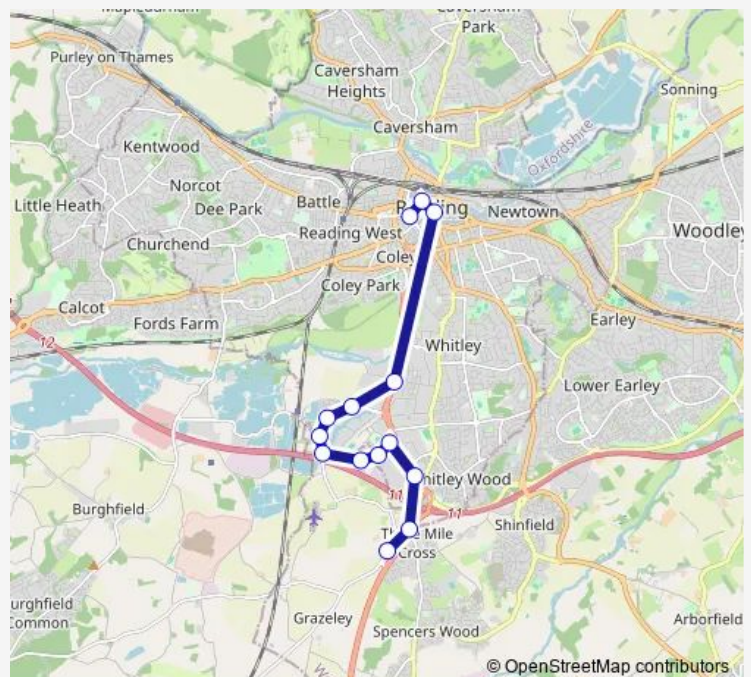

### Route info

Direction: St Marys Butts

Stops: 14

Trip Duration: 0 hour 26 min

650 — Central Reading - Mere oak Park and Ride via Green Park

## Direction

Mereoak Lane - Park & Ride — Station Road

13 stops

[Open route schedule](#)

Mereoak Lane - Park & Ride

Hartley Court Turn

Imperial Way

Costco

## Route schedule

Mereoak Lane - Park & Ride — Station Road

Monday	—
Tuesday	—
Wednesday	—
Thursday	—
Friday	—
Saturday	—
Sunday	08:00-20:00

## Route info

Direction: Mereoak Lane - Park & Ride

Stops: 13

Trip Duration: 0 hour 24 min

650 Bus time schedules and route maps are available in an offline PDF at busmaps.com. Use the busmaps.com website to see live bus times, train schedule or subway schedule, and step-by-step directions for all public transit in Reading