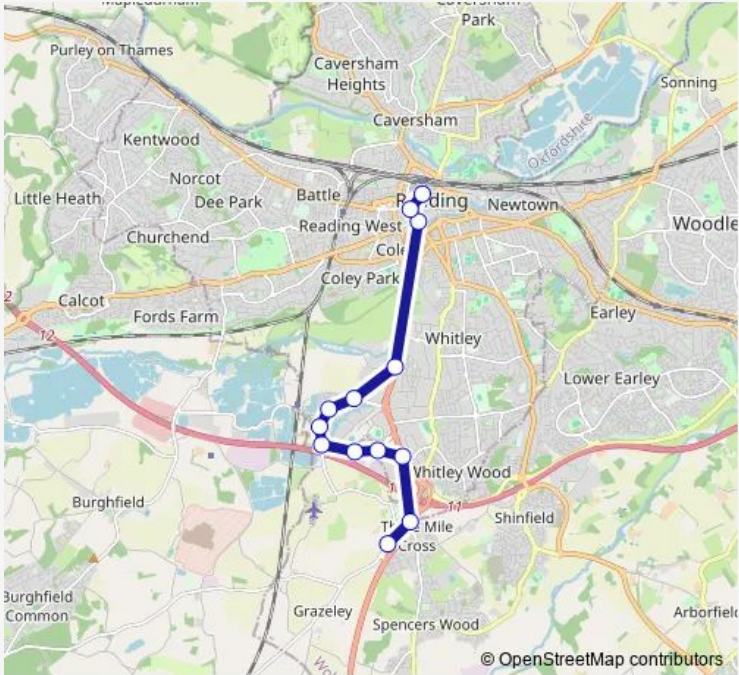

Bus 650 Central Reading - Mere oak Park and Ride via Green Park

[Go to website](#)

Direction
 Mere oak Lane - Park & Ride — Station Road
 13 stops
[Open route schedule](#)

- Mere oak Lane - Park & Ride
- Hartley Court Turn
- Imperial Way
- Costco
- Lime Square
- 500 Longwater Avenue
- 400 Longwater Avenue
- 300 Longwater Avenue
- 100 Longwater Avenue
- Kennet Island turn
- Bridge Street
- St Marys Butts
- Station Road

Route schedule
 Mere oak Lane - Park & Ride — Station Road

Monday	08:00-20:00
Tuesday	—
Wednesday	08:00-20:00
Thursday	08:00-20:00
Friday	08:00-20:00
Saturday	—
Sunday	08:00-20:00

Route info
 Direction: Mere oak Lane - Park & Ride
 Stops: 13
 Trip Duration: 0 hour 24 min

■ 650 — Central Reading - Mere oak Park and Ride via Green Park **BusMaps**

Direction

St Marys Butts — MereOak Lane - Park & Ride

13 stops

[Open route schedule](#)

St Marys Butts

Station Road

Market Place

Friday 07:26-19:30

Saturday —

Sunday 07:26-19:30

Route info

Direction: St Marys Butts

Stops: 13

Trip Duration: 0 hour 26 min

650 Bus time schedules and route maps are available in an offline PDF at busmaps.com. Use the busmaps.com website to see live bus times, train schedule or subway schedule, and step-by-step directions for all public transit in Reading