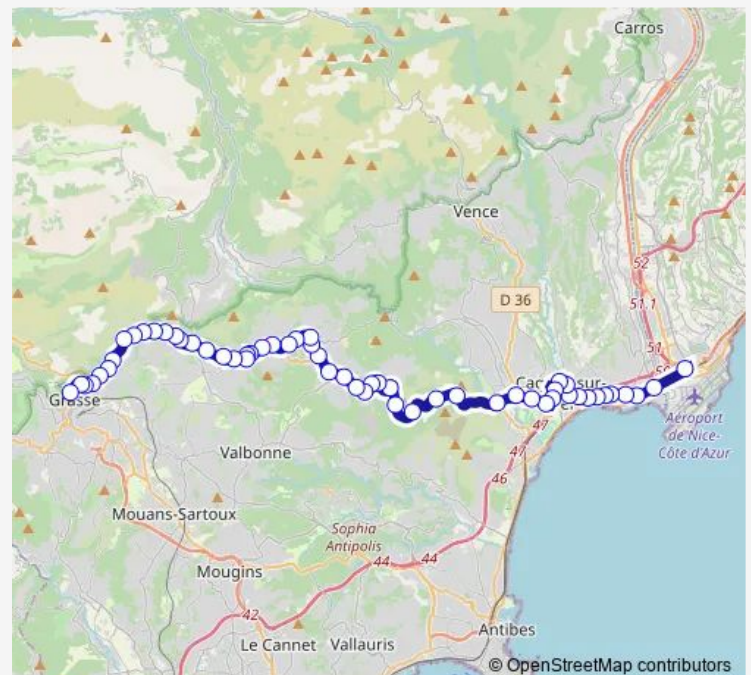

Princes

Route schedule

Avenue Thiers — Grand Arénas- gare routière

Monday 05:50-20:20

Tuesday 05:50-20:20

Wednesday 05:50-20:20

Thursday 05:50-20:20

Friday 05:50-20:20

Saturday 06:10-19:40

Sunday 06:40-19:40

Route info

Direction: Avenue Thiers

Stops: 61

Trip Duration: 1 hour 4 min

Saint Pons Mairie

Place du Rouret

La Poste

Les Moulins

Les Martels

Les Rigamels

Notre Dame

Beaume Granet

Les Pignatons

Le Plan

Thursday 05:45-20:15

Friday 05:45-20:15

Saturday 06:45-20:00

Sunday 06:45-19:40

Route info

Direction: Grand Arénas- gare routière

Stops: 57

Trip Duration: 1 hour 10 min