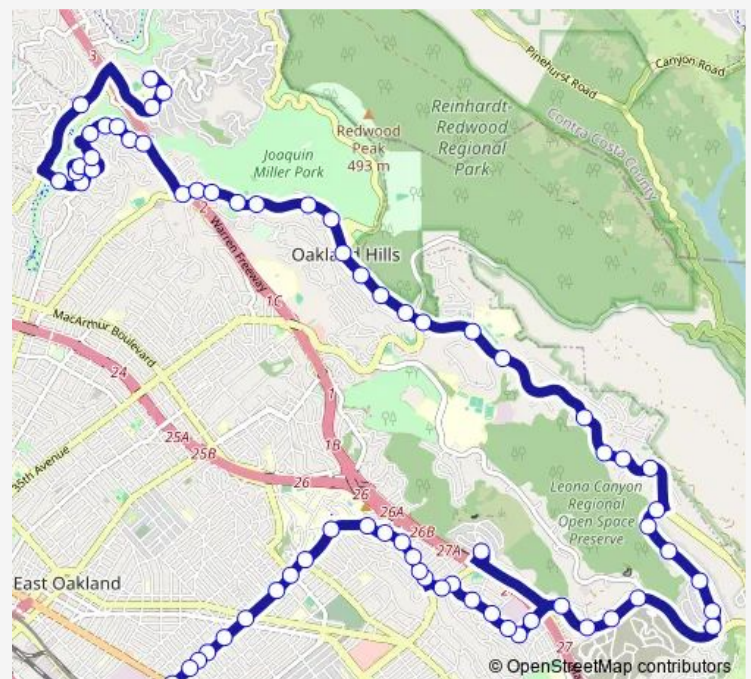

2032 Leimert Blvd

Leimert Blvd & Carter St

Leimert Blvd & Bywood Dr

Leimert Blvd & Oak Crest Dr

2565 Leimert Blvd

Leimert Blvd & Monterey Blvd

Monterey Blvd & Lincoln Av

Joaquin Miller Rd & Mountain Blvd

Joaquin Miller Rd & Hedge Ln

Joaquin Miller Rd & Butters Dr

Joaquin Miller Rd & Crane Way (West Jctn)

Joaquin Miller Rd & Robinson Dr

Route schedule

Montera Jr High School & Scout Rd — Seminary Av & International Blvd

Monday	15:42
Tuesday	15:42
Wednesday	14:02
Thursday	15:42
Friday	14:02-15:42
Saturday	—
Sunday	—

Route info

Direction: Montera Jr High School & Scout Rd

Stops: 67

Trip Duration: 0 hour 45 min

650 — Montera - Oakmore - Seminary

Wednesday 08:15

Thursday 08:15

Friday 08:15

Saturday —

Sunday —

Route info

Direction: Seminary Av & International Blvd

Stops: 66