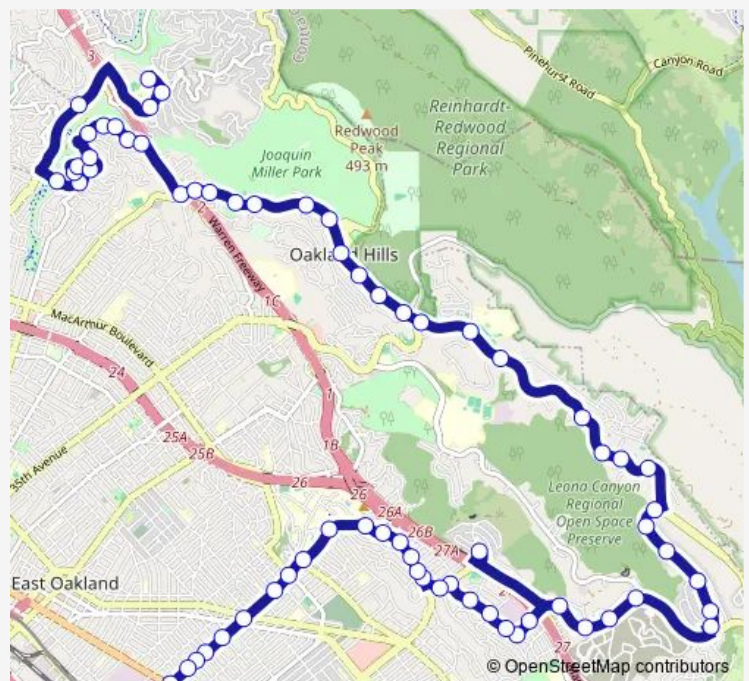

2032 Leimert Blvd

Leimert Blvd & Carter St

Leimert Blvd & Bywood Dr

Leimert Blvd & Oak Crest Dr

2565 Leimert Blvd

Leimert Blvd & Monterey Blvd

Monterey Blvd & Lincoln Av

Joaquin Miller Rd & Mountain Blvd

Joaquin Miller Rd & Hedge Ln

Joaquin Miller Rd & Butters Dr

Joaquin Miller Rd & Crane Way (West Jctn)

Joaquin Miller Rd & Robinson Dr

Route schedule

Montera Jr High School & Scout Rd — Seminary Av & International Blvd

Monday	15:42
Tuesday	15:42
Wednesday	14:02
Thursday	15:42
Friday	14:02-15:42
Saturday	—
Sunday	—

Route info

Direction: Montera Jr High School & Scout Rd

Stops: 67

Trip Duration: 0 hour 45 min

650 — Montera - Oakmore - Seminary

Wednesday 08:15

Thursday 08:15

Friday 08:15

Saturday —

Sunday —

Route info

Direction: Seminary Av & International Blvd

Stops: 66