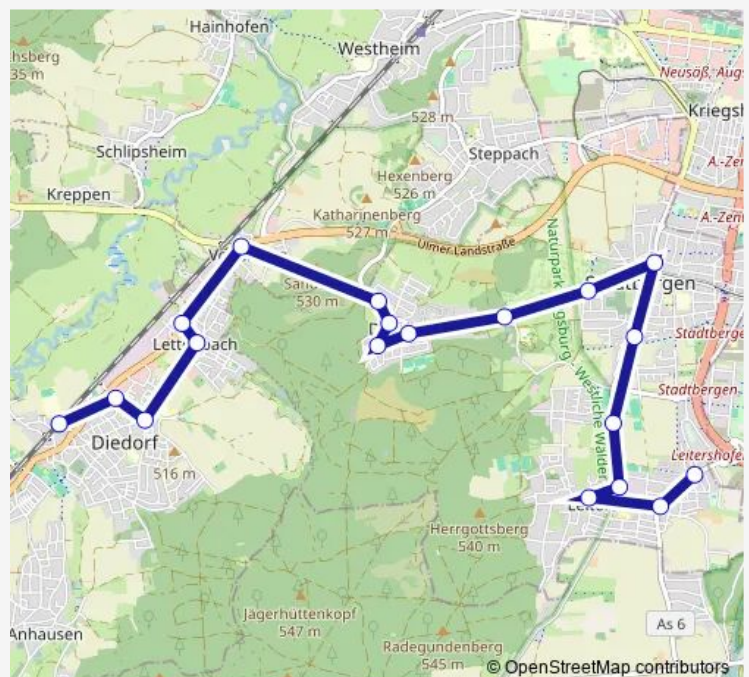

Wednesday 07:15-07:24

Thursday 07:15-07:24

Friday 07:15-07:24

Saturday —

Sunday —

Route info

Direction: Leitershofen, Elmer-Fryar-Ring

Stops: 16

Trip Duration: 0 hour 25 min

Direction

Diedorf (Schwab) — Leitershofen, Elmer-Fryar-Ring

19 stops

[Open route schedule](#)

Diedorf (Schwab)

Diedorf, Pestalozzistraße

Diedorf, Lindenstraße

Lettenbach, Dieselstraße

Lettenbach, B 300

Vogelsang

Deuringen, Sandbergstraße

Deuringen, Spitalweg

Deuringen, Trettachstraße

Deuringen, Kirche

Deuringen, Beim Ziegelstadel

Route schedule

Diedorf (Schwab) — Leitershofen, Elmer-Fryar-Ring

Monday 13:18-17:12

Tuesday 13:18-17:12

Wednesday 13:18-17:12

Thursday 13:18-17:12

Friday 13:18

Saturday —