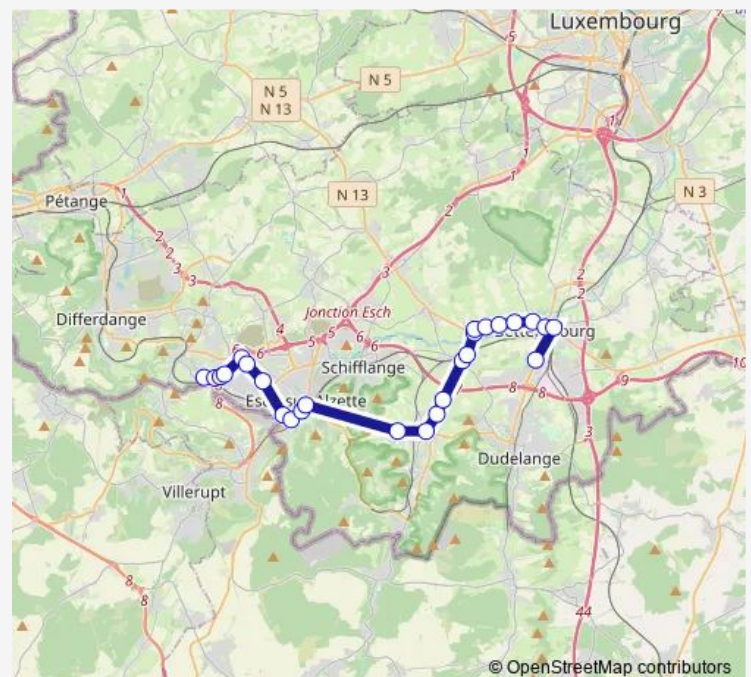

Huncherange, Kräizung

Huncherange, Route d'Esch 1

Fennange, Am Duerf

Route schedule

Belvaux, Lycée Bel-Val — Bettembourg, Scheleck

Monday 05:03-22:05

Tuesday 05:03-22:05

Wednesday 05:03-22:05

Thursday 05:03-22:05

Friday 05:03-22:05

Saturday 05:03-22:05

Sunday 08:03-22:05

Route info

Direction: Belvaux, Lycée Bel-Val

Stops: 26

Trip Duration: 0 hour 41 min

650

BusMaps

Fennange, Rue des Champs

Bettembourg, Rousegärtchen

Bettembourg, Kiercheplaz

Bettembourg, Rue de la Gare

Bettembourg, Scheleck

Direction

Bettembourg, Scheleck — Belvaux, Lycée Bel-Val

26 stops

[Open route schedule](#)

Bettembourg, Scheleck

Bettembourg, Rue de la Gare

Bettembourg, Kiercheplaz

Bettembourg, Rousegäertchen

Fennange, Rue des Champs