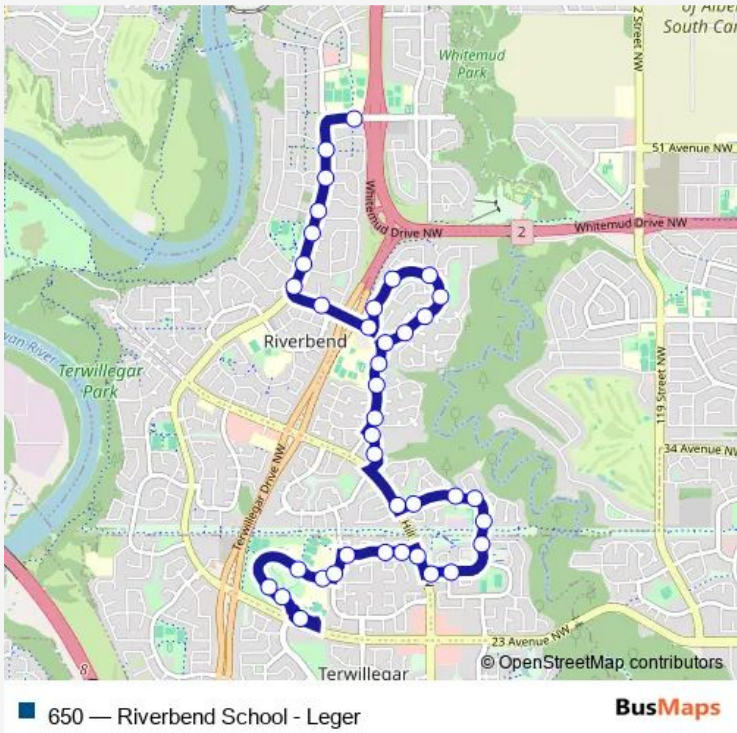

Bus 650 Riverbend School - Leger

[Go to website](#)

Direction
 Leger Transit Centre Bay E — Riverbend Road & 53 Avenue
 39 stops
[Open route schedule](#)

- Leger Transit Centre Bay E
- 2019 Leger Road
- Rec Centre South Entrance & Leger Road
- Rec Centre North Entrance & Leger Road
- Leger Way & Leger Road
- Leger Way & Leger Road
- Leger Way & Leger Boulevard
- Lindsay Crescent & Leger Boulevard
- Lindsay Crescent & Leger Boulevard
- Rabbit Hill Road & Leger Boulevard
- Rabbit Hill Road & Hodgson Boulevard
- Hodgson Road & Hodgson Boulevard
- Hodgson Boulevard & Hilliard Green
- Ogilvie Boulevard & Hodgson Boulevard
- Ogilvie Boulevard & Osland Drive
- Ogilvie Boulevard & Omand Drive
- Ogilvie Boulevard & Ower Place
- Ogilvie Boulevard & Rabbit Hill Road
- Oeming Road & Oakes Gate
- Bulyea Road & Oeming Road
- Bulyea Road & Burley Drive S

Route schedule
 Leger Transit Centre Bay E — Riverbend Road & 53 Avenue

Monday	07:40-07:43
Tuesday	07:40-07:43
Wednesday	07:40-07:43
Thursday	07:40-07:43
Friday	07:40-07:43
Saturday	—
Sunday	—

Route info
 Direction: Leger Transit Centre Bay E
 Stops: 39
 Trip Duration: 0 hour 32 min

Riverbend Road & 51 Avenue

Riverbend Road & 53 Avenue

Direction

Whitemud Drive SB & 53 Avenue — Leger Transit Centre
Bay E

36 stops

[Open route schedule](#)

Whitemud Drive SB & 53 Avenue

Riverbend Road & 53 Avenue

Route info

Direction: Whitemud Drive SB & 53 Avenue

Stops: 36

Trip Duration: 0 hour 32 min

Hodgson Boulevard & Hilliard Green

Hodgson Boulevard & Hilliard Green

Hilliard Green & Hodgson Boulevard

Hayward Crescent W & Hodgson Boulevard