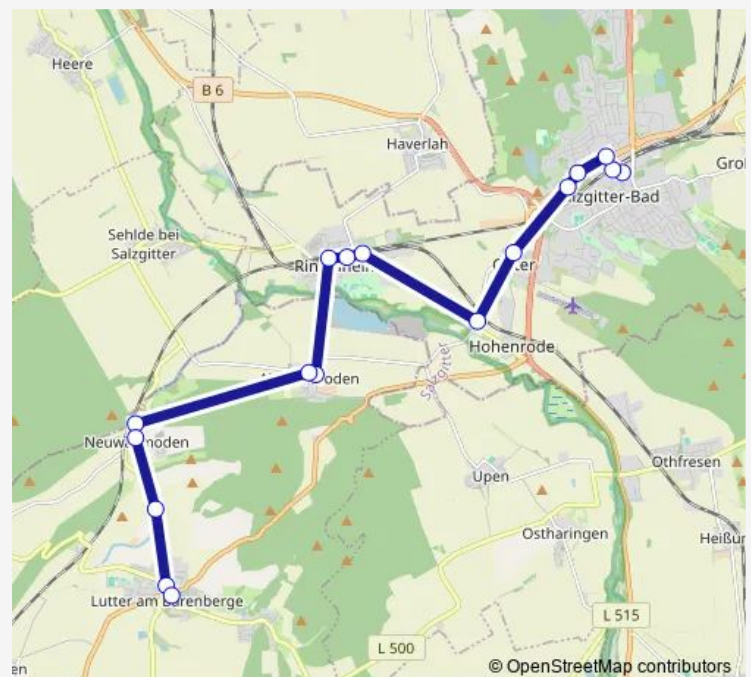

### Route schedule

SZ-Bad, Schützenplatz — Lutter am Barenberge, Markt-  
platz

Monday —

Tuesday —

Wednesday —

Thursday —

Friday —

Saturday 09:33-21:33

### Route info

Direction: SZ-Bad, Schützenplatz

Stops: 17

Trip Duration: 0 hour 30 min

## Route schedule

Lutter am Barenberge, Marktplatz — SZ-Bad, Schützenplatz

Monday —

Tuesday —

Wednesday —

Thursday —

Friday —

Saturday 08:57-20:57

## Route info

Direction: Lutter am Barenberge, Marktplatz

Stops: 17

Trip Duration: 0 hour 30 min

650 Bus time schedules and route maps are available in an offline PDF at busmaps.com. Use the busmaps.com website to see live bus times, train schedule or subway schedule, and step-by-step directions for all public transit in Alt Wallmoden