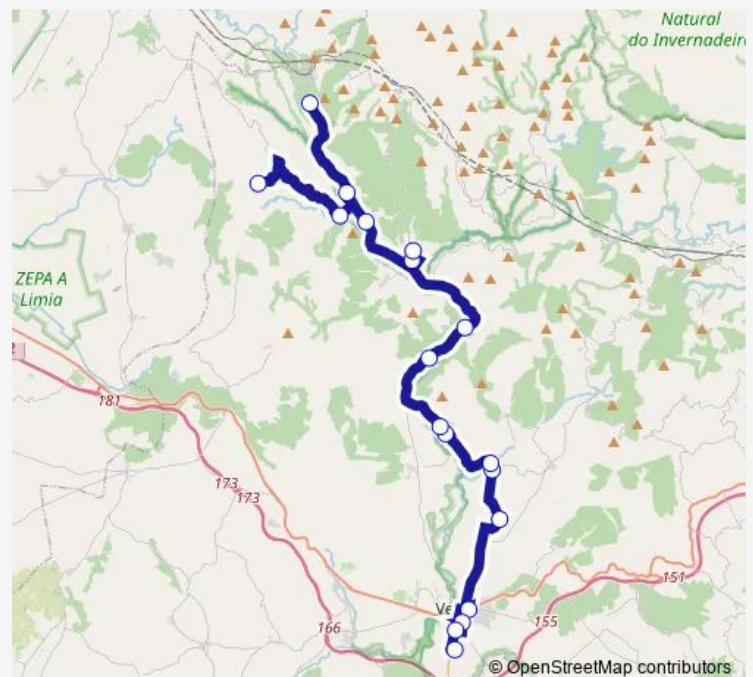

Ceip O Castiñeiro

Cima DE Vila (Indicador C

Vilamea

O Castro

Naveaus

Soutelo Verde

Carraxo (Saída Pobo)

Route schedule

Verín E.A. — Carraxo (Saída Pobo)

Monday 16:54-18:14

Tuesday 14:14

Wednesday 14:14

Thursday 14:14

Friday 14:14

Saturday —

Sunday —

Route info

Direction: Verín E.A.

Stops: 18

Trip Duration: 1 hour 26 min

■ XG614072 — Carraxo (Saída Pobo)-Verín E.A. (Volta)

BusMaps

XG614072 Bus time schedules and route maps are available in an offline PDF at busmaps.com. Use the busmaps.com website to see live bus times, train schedule or subway schedule, and step-by-step directions for all public transit in Laza