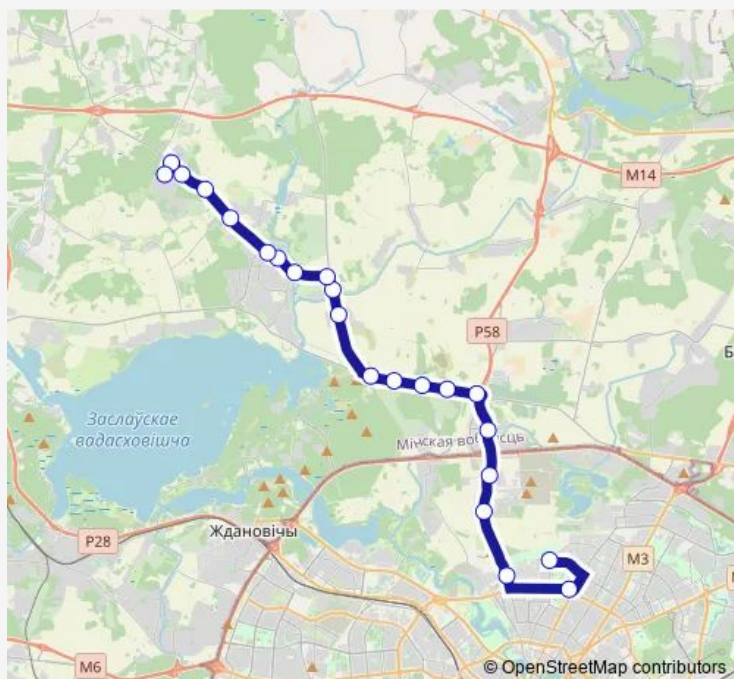

### Route schedule

ДС Карастояновой — Броўкі

Monday 07:57-20:32

Tuesday 07:57-20:32

Wednesday 07:57-20:32

Thursday 07:57-20:32

Friday 07:57-20:32

Saturday 12:48-20:32

### Route info

Direction: ДС Карастояновой

Stops: 22

Trip Duration: 1 hour 1 min

■ 215 (Минск - Бровки)

BusMaps