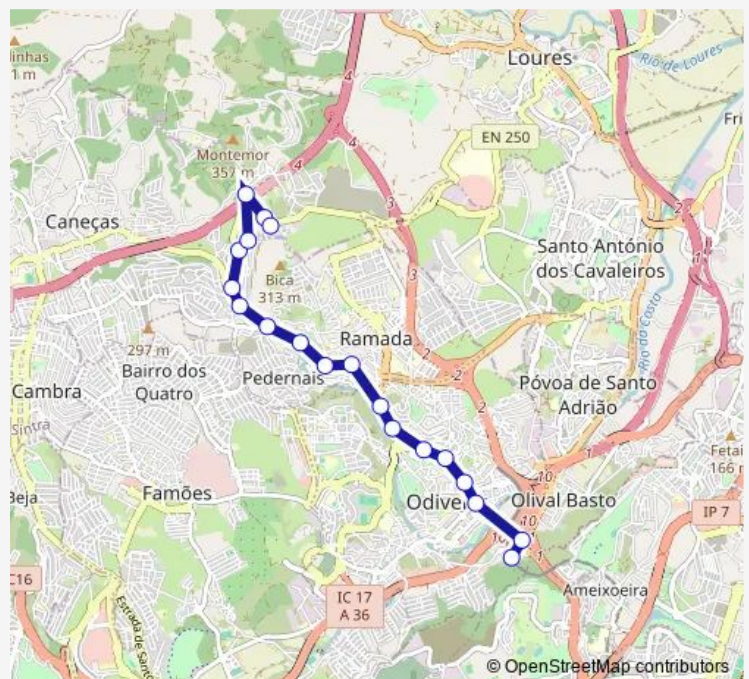

Bus 202 - Sr Roubado (Metro) - Montemor

[Go to website](#)

Direction

Sr Roubado (Metro) — Montemor (R Major Rosa Bastos 13)

19 stops

[Open route schedule](#)

Sr Roubado (Metro)

Sr Roubado (Malaposta)

Odivelas (R Guilh Gomes Fernandes 18) Arcada

Odivelas (Av Abreu Lopes 16)

Odivelas (Av Abreu Lopes 54) Esc Secundária

Odivelas (Av Abreu Lopes) Fte Mesquita

Odivelas (R Combatentes Ultramar 66)

Ramada Baixo 12 B (EN 250/2)

Ramada 12 (EN 250/2)

Ramada 40 (EN 250/2) Alto Ramada

Amoreira 16 (EN 250/2)

Amoreira (EN 250/2) Aires (X) Pedernais

Ponte Bica 108 (EN 250/2)

Ponte Bica (R Olivença 8)

Bº S Jorge (Lgo Pôr Sol)

Bº S Jorge (R Cesário Verde) (X) Esc Primária

Montemor (R Major Rosa Bastos Fte 58)

Montemor (R Major Rosa Bastos 21)

Montemor (R Major Rosa Bastos 13)

Route schedule

Sr Roubado (Metro) — Montemor (R Major Rosa Bastos 13)

Monday 05:10-19:45

Tuesday 05:10-19:45

Wednesday 05:10-19:45

Thursday 05:10-19:45

Friday 05:10-19:45

Saturday —

Sunday —

Route info

Direction: Sr Roubado (Metro)

Stops: 19

Trip Duration: 0 hour 20 min

202 - Sr Roubado (Metro) - Montemor