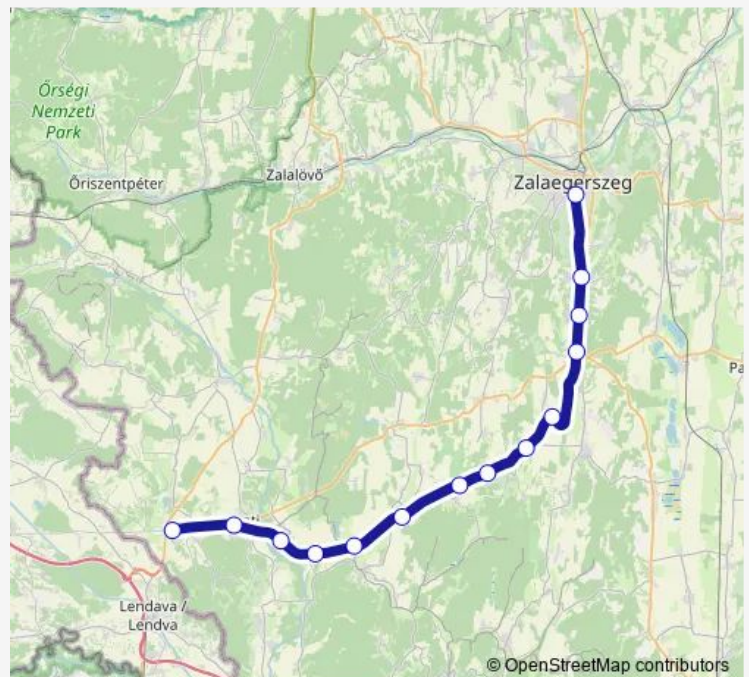

### Direction

undefined — undefined

0 stops

[Open route schedule](#)

### Route schedule

undefined — undefined

Monday 18:25

Tuesday 18:25

Wednesday 18:25

Thursday 18:25

Friday 18:25

Saturday 18:25

### Route info

Direction:

Stops: 0

Trip Duration: – min

■ 39018

**Direction**

undefined — undefined

0 stops