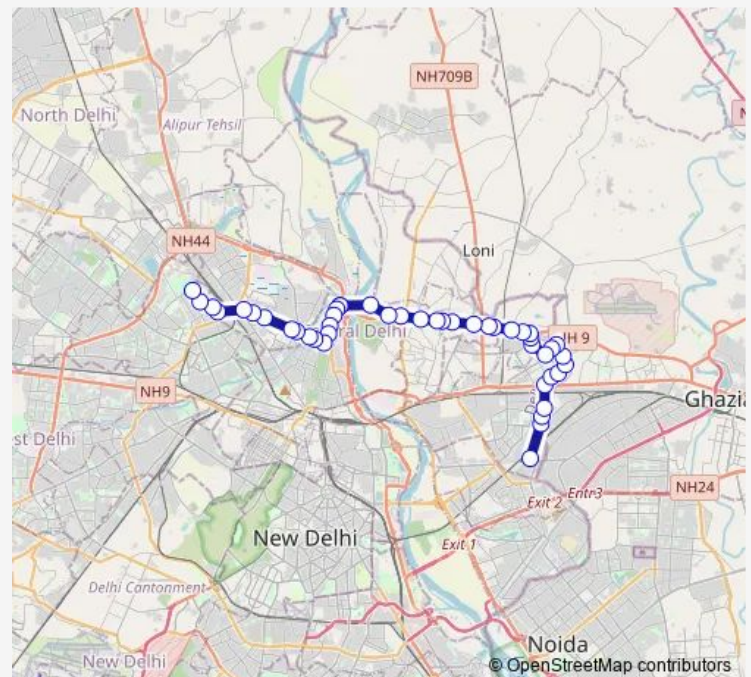

MIG Flates Loni Road

B R Ambedkar College (Loni Road Xing)

C 4 Yamuna Vihar

Route schedule

Anand Vihar Isbt Terminal — Shalimar Bagh BH Block

Monday 08:27-20:50

Tuesday 08:27-20:50

Wednesday 08:27-20:50

Thursday 08:27-20:50

Friday 08:27-20:50

Saturday 08:27-20:50

Sunday 08:27-20:50

Route info

Direction: Anand Vihar Isbt Terminal

Stops: 45

Trip Duration: 1 hour 40 min

■ 971aup

BusMaps

Yamuna Vihar Brijpuri

B-Block Yamuna Vihar

Bhajanpura

Khajuri

Rajeev Nagar (Signature Bridge)

Gurudwara Nanak Sar