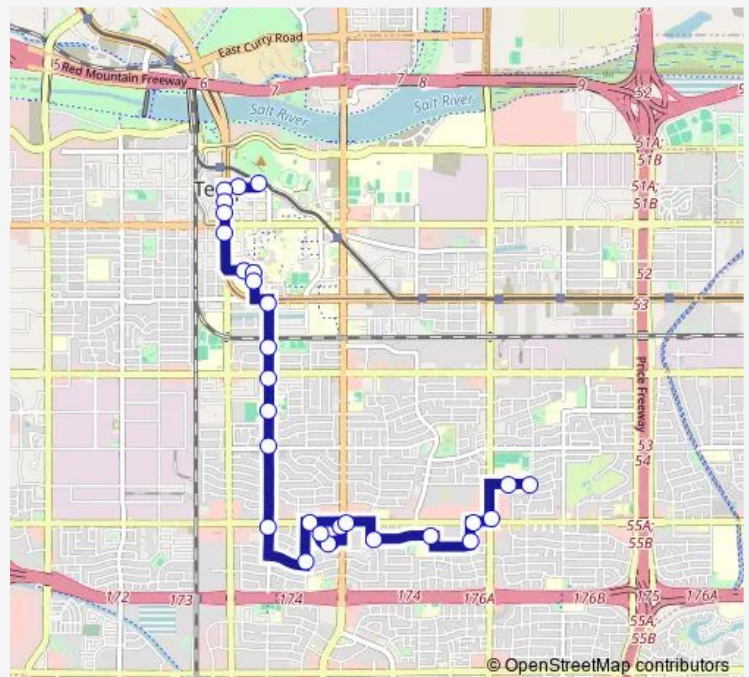

### Route schedule

Tempe Tc — Del Rio Dr & Los Feliz Dr

Monday 06:06-21:51

Tuesday 06:06-21:51

Wednesday 06:06-21:51

Thursday 06:06-21:51

Friday 06:06-21:51

Saturday 08:06-22:06

### Route info

Direction: Tempe Tc

Stops: 28

Trip Duration: 0 hour 33 min

■ Jupi — Orbit Jupiter

Malibu Dr & Terrace Rd (Flag Zone)

Malibu Dr & Oak St (Flag Zone)

Butte Av & Laguna Dr (Flag Zone)