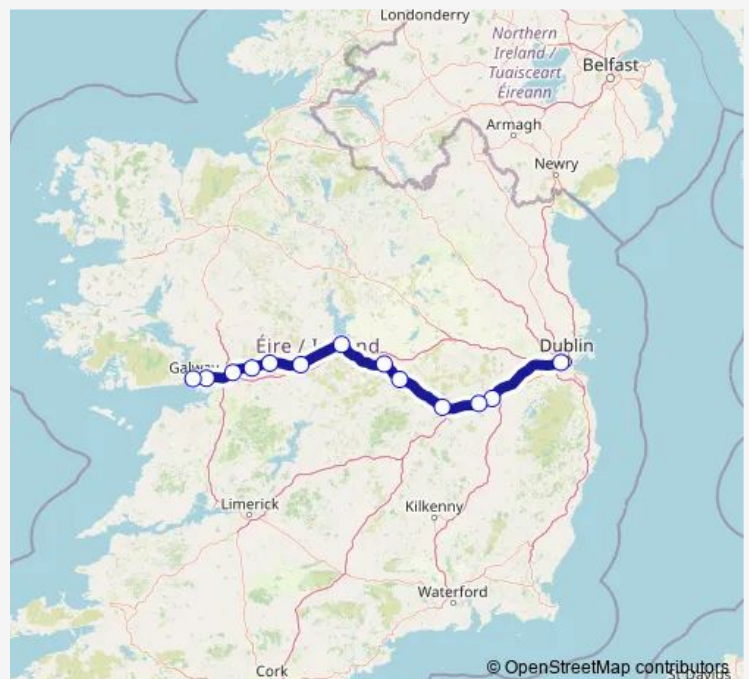

Oranmore

Galway (Ceannt)

Route schedule

Dublin Heuston — Galway (Ceannt)

Monday	17:30
Tuesday	17:30
Wednesday	17:30
Thursday	17:30
Friday	17:30
Saturday	17:30
Sunday	—

Route info

Direction: Dublin Heuston

Stops: 12

Trip Duration: 2 hour 37 min

■ rail — Dublin - Galway

Direction

Dublin Heuston — Galway (Ceannt)

11 stops

[Open route schedule](#)

Dublin Heuston

Monasterevin