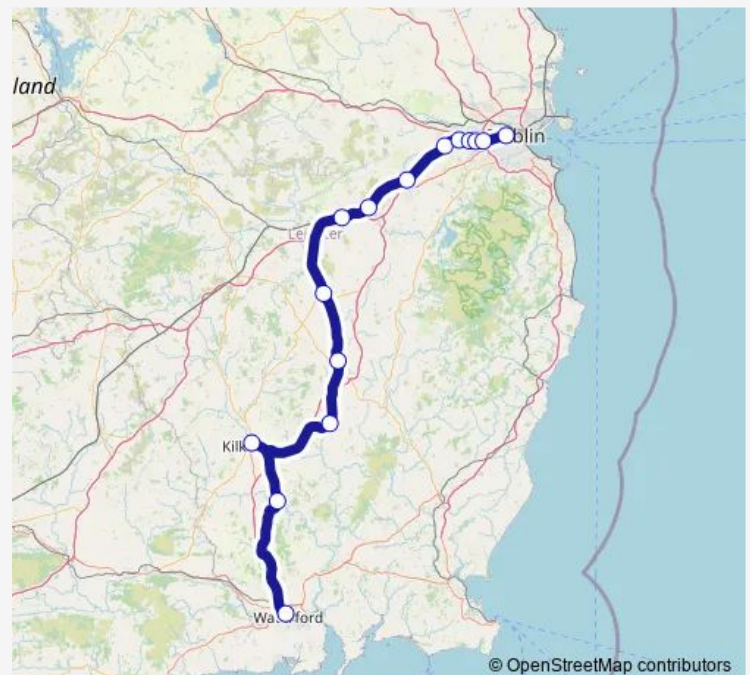

Adamstown

Kishoge

Clondalkin Fonthill

Park West and Cherry Orchard

Dublin Heuston

Route schedule

Waterford (Plunkett) — Dublin Heuston

Monday 06:30-20:20

Tuesday 06:30-20:20

Wednesday 06:30-20:20

Thursday 06:30-20:20

Friday 06:30-20:20

Saturday 06:30-20:20

Sunday 09:05-18:25

Route info

Direction: Waterford (Plunkett)

Stops: 15

Trip Duration: 2 hour 37 min

© OpenStreetMap contributors

■ rail — Dublin - Waterford

BusMaps

Direction

Dublin Heuston — Waterford (Plunkett)

15 stops

[Open route schedule](#)

Dublin Heuston

Park West and Cherry Orchard

Clondalkin Fonthill

Kishoge

Adamstown

Hazelhatch and Celbridge

Sallins and Naas