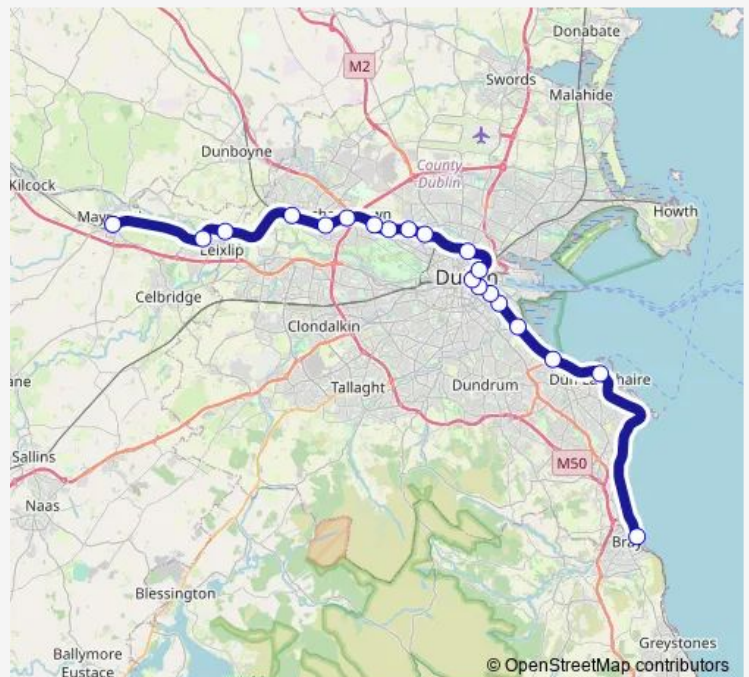

Docklands

**Route schedule**

M3 Parkway — Docklands

Monday 06:50-18:40

Tuesday 06:50-18:40

Wednesday 06:50-18:40

Thursday 06:50-18:40

Friday 06:50-18:40

Saturday —

Sunday —

**Route info**

Direction: M3 Parkway

Stops: 11

Trip Duration: 0 hour 38 min

■ rail — Dublin - Maynooth

**Direction**

Grand Canal Dock — Longford

20 stops

[Open route schedule](#)

Grand Canal Dock

Dublin Pearse

Tara Street

Dublin Connolly

Drumcondra