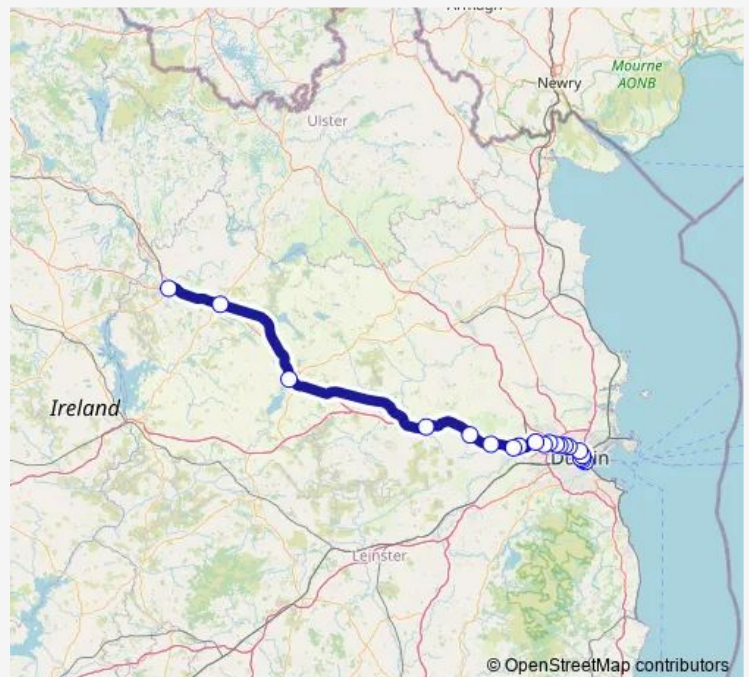

### Route schedule

M3 Parkway — Docklands

Monday 06:50-18:40

Tuesday 06:50-18:40

Wednesday 06:50-18:40

Thursday 06:50-18:40

Friday 06:50-18:40

Saturday —

### Route info

Direction: M3 Parkway

Stops: 11

Trip Duration: 0 hour 39 min

■ rail — Dublin - Maynooth