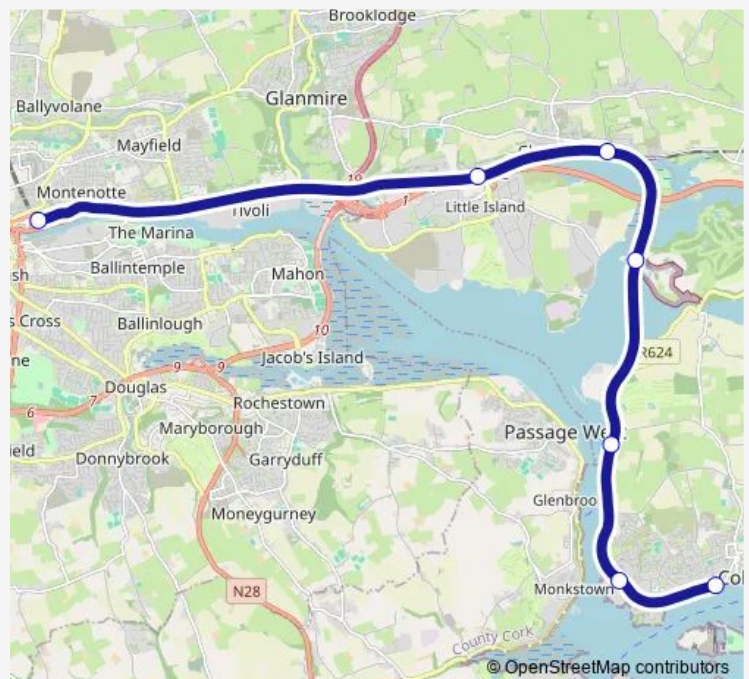

### Route schedule

Cobh — Cork (Kent)

Monday 06:00-23:30

Tuesday 06:00-23:30

Wednesday 06:00-23:30

Thursday 06:00-23:30

Friday 06:00-23:30

Saturday 06:30-23:30

### Route info

Direction: Cobh

Stops: 7

Trip Duration: 0 hour 25 min

 rail — Mallow - Cobh

**Direction**

Cork (Kent) — Midleton

5 stops