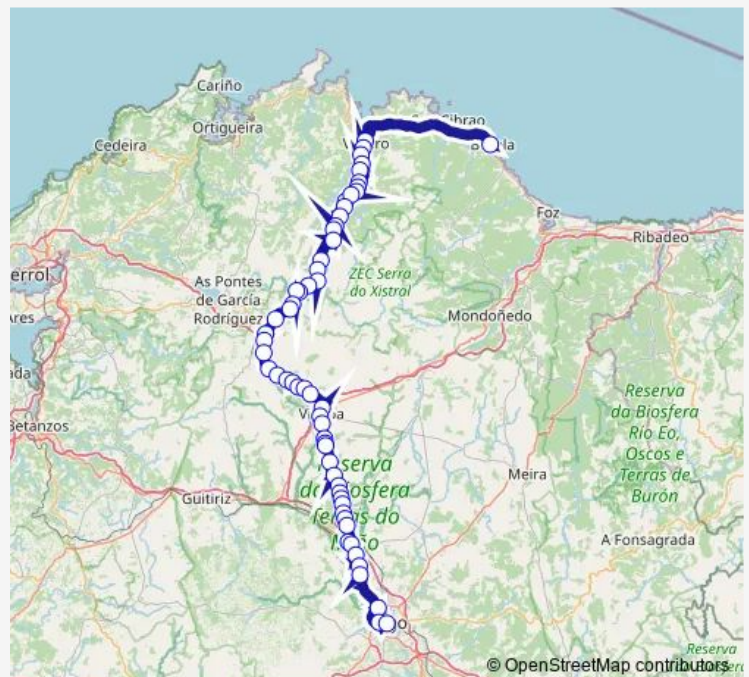

Thursday 15:30

Friday 15:30

Saturday —

Sunday —

Route info

Direction: Lugo E.A.

Stops: 58

Trip Duration: 2 hour 33 min