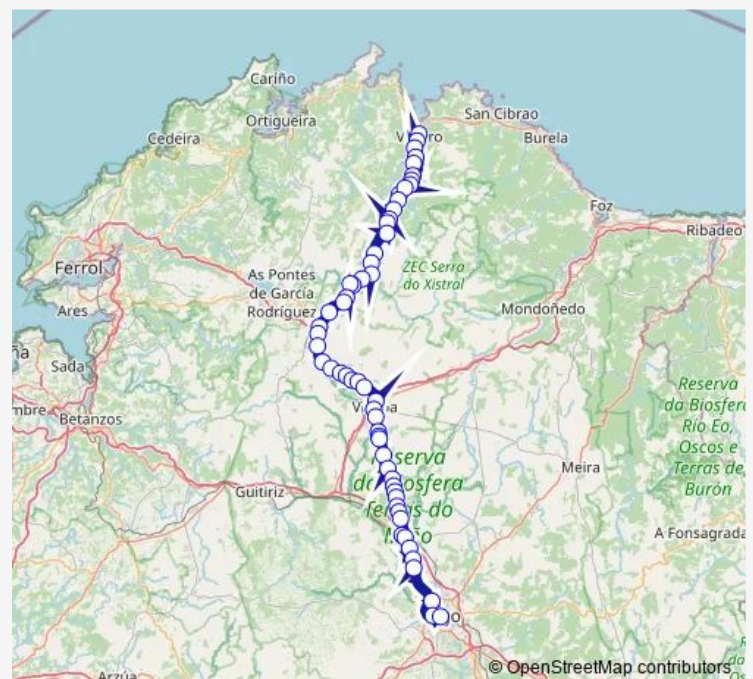

Panchita

Noche - SAN Martín

Ventorro

Route schedule

Lugo E.A. — Viveiro E.A.

Monday 15:30

Tuesday 15:30

Wednesday 15:30

Thursday 15:30

Friday 15:30

Saturday —

Sunday —

Route info

Direction: Lugo E.A.

Stops: 57

Trip Duration: 2 hour 3 min

Friday 06:45-15:15

Saturday 06:45

Sunday —

Route info

Direction: Viveiro E.A.

Stops: 57

Trip Duration: 2 hour 3 min

Cabreiros Pobo