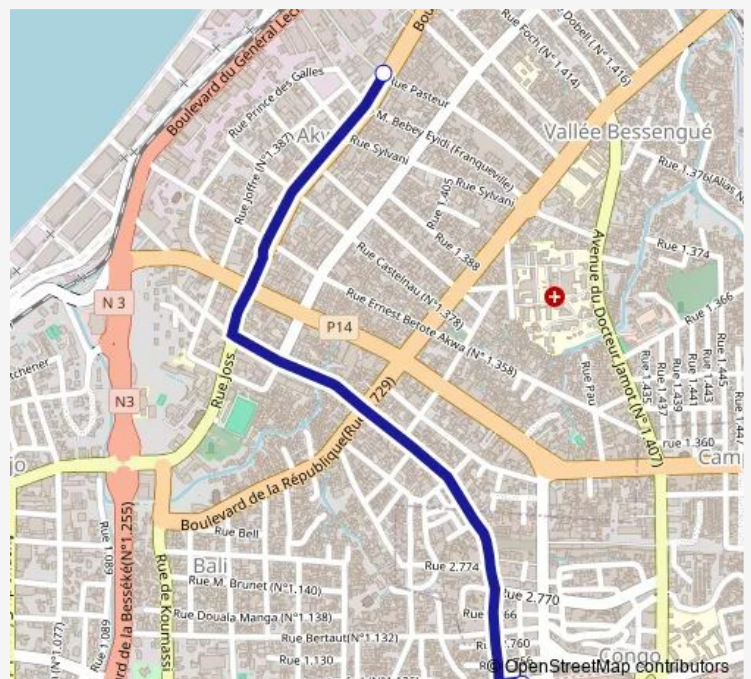

Communal Taxi Service Immeuble Socar to Carrefour Anatole

[Go to website](#)

Direction

Immeuble Tecno Akwa — Hotel Notre Dame

2 stops

[Open route schedule](#)

Immeuble Tecno Akwa

Hotel Notre Dame

Route schedule

Immeuble Tecno Akwa — Hotel Notre Dame

Monday	10:21
Tuesday	10:21
Wednesday	10:21
Thursday	10:21
Friday	10:21
Saturday	10:21
Sunday	10:21

Route info

Direction: Immeuble Tecno Akwa

Stops: 2

Trip Duration: 0 hour 8 min

Immeuble Socar to Carrefour Anatole

Communal Taxi Service time schedules and route maps are available in an offline PDF at busmaps.com. Use the busmaps.com website to see live bus times, train schedule or subway schedule, and step-by-step directions for all public transit in Douala