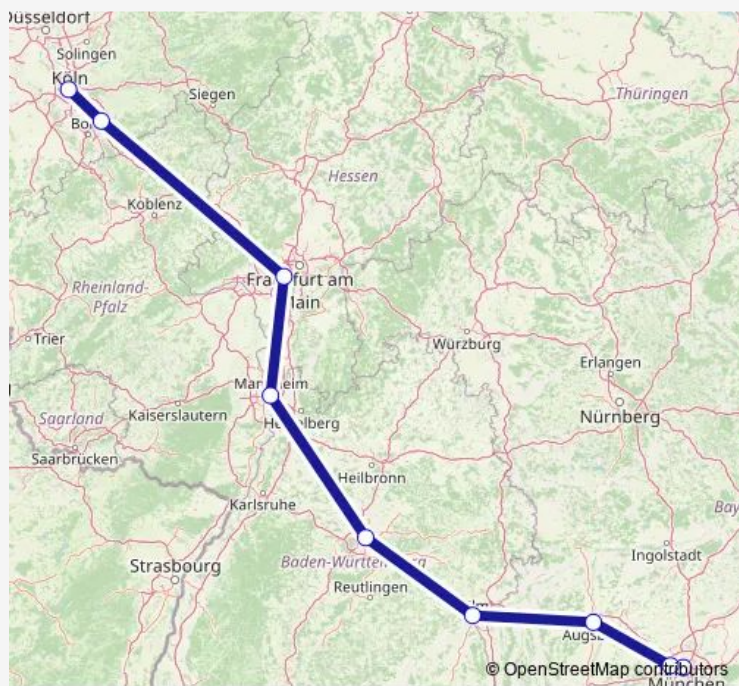

### Direction

München Hbf — Köln Hbf

9 stops

[Open route schedule](#)

München Hbf

München-Pasing

Augsburg Hbf

Ulm Hbf

Stuttgart Hbf

Mannheim Hbf

Frankfurt(M) Flughafen Fernbf

Siegburg/Bonn

Köln Hbf

### Route schedule

München Hbf — Köln Hbf

Monday —

Tuesday —

Wednesday —

Thursday —

Friday 19:28

Saturday 19:28

### Route info

Direction: München Hbf

Stops: 9

Trip Duration: 4 hour 37 min

ICE 1110

ICE 1110 Rail time schedules and route maps are available in an offline PDF at [busmaps.com](https://busmaps.com). Use the [busmaps.com](https://busmaps.com) website to see live bus times, train schedule or subway schedule, and step-by-step directions for all public transit in Munich