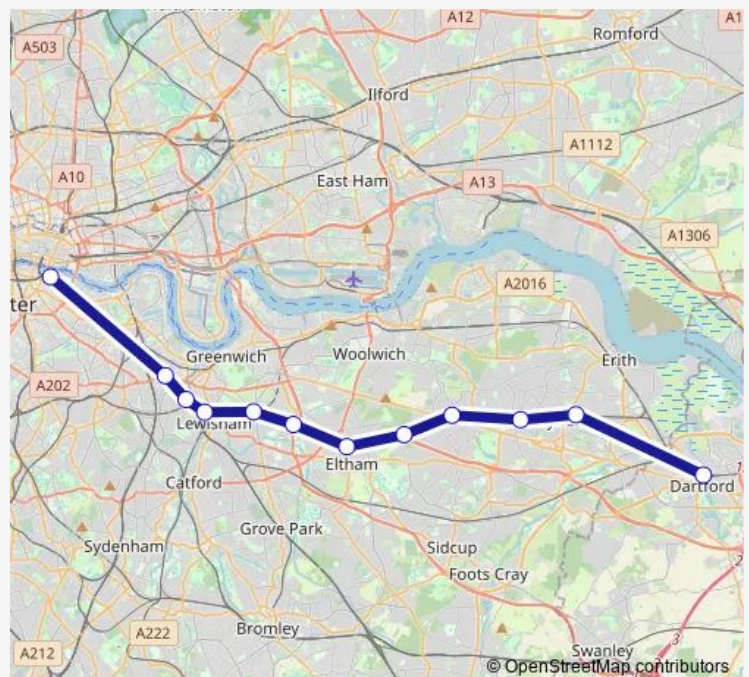

Barnehurst

Dartford

Route schedule

London Bridge — Dartford

Monday	00:01
Tuesday	—
Wednesday	—
Thursday	—
Friday	—
Saturday	04:46-05:16
Sunday	06:47-00:01 ⁺¹

Route info

Direction: London Bridge

Stops: 12

Trip Duration: 1 hour 38 min

Direction

London Bridge — Dartford

14 stops

[Open route schedule](#)

London Bridge

Deptford

Greenwich