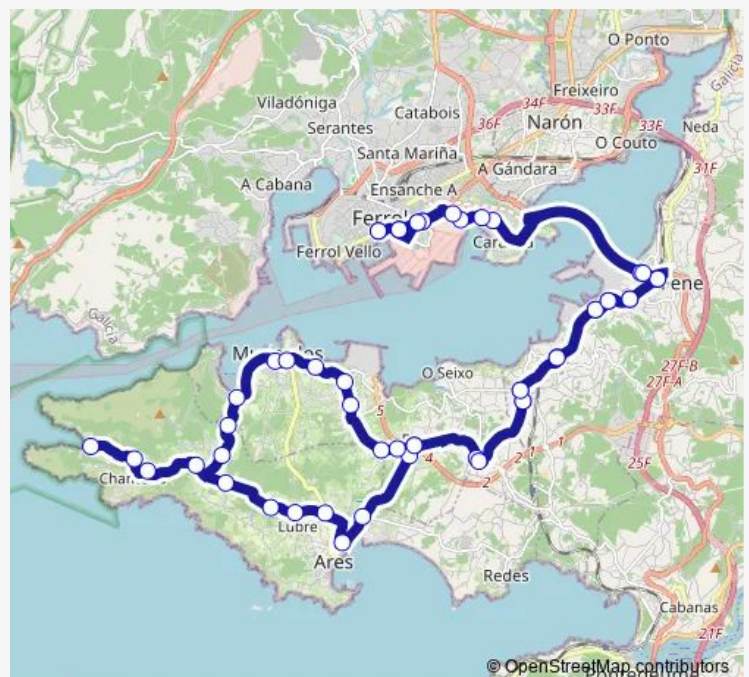

Thursday —

Friday 12:15

Saturday —

Sunday —

Route info

Direction: Plaza de Galicia

Stops: 53

Trip Duration: 1 hour 19 min