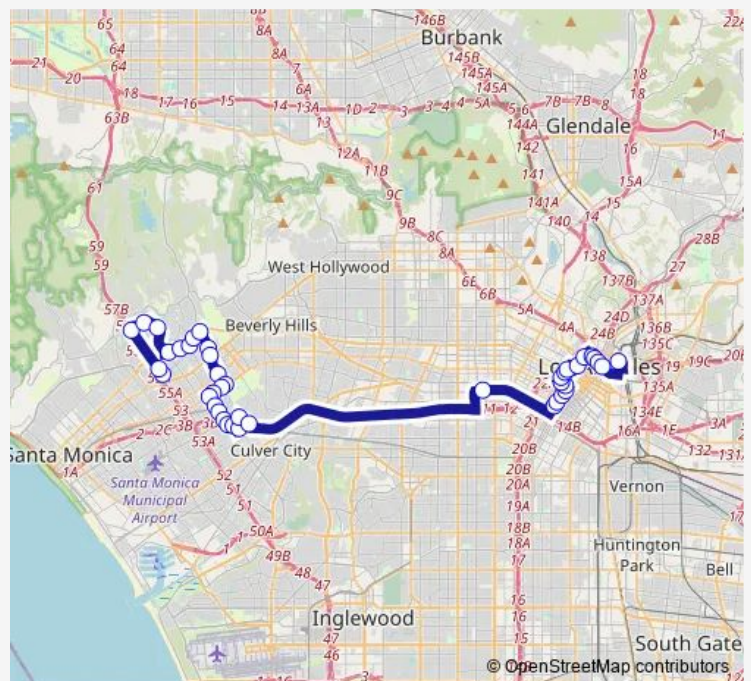

Wilshire Blvd & Warner Ave (Eastbound)

Wilshire Blvd & Beverly Glen Blvd (Eastbound)

Beverly Glen Blvd & Woodruff Ave (Southbound)

Beverly Glen Blvd & Santa Monica Blvd (Southbound)

Beverly Glen Blvd & Olympic Blvd (Southbound)

Beverly Glen Blvd & Pico Blvd (Southbound)

Pico Blvd & Patricia Ave (Westbound)

Pico Blvd & Manning Ave (Westbound)

Overland Ave & Pico Blvd (Southbound)

Overland Ave & Ashby Ave (Southbound)

Overland Ave & Coventry Pl (Southbound)

Thursday 06:40

Friday 06:40

Saturday —

Sunday —

Route info

Direction: Sepulveda & Ohio Ave (Northbound)

Stops: 42

Trip Duration: 1 hour 9 min

431B — Ce431b

National Blvd & Valparaiso St (Eastbound)

Motor Ave & National Blvd (Northbound)

Motor Ave & Manning Ave (Northbound)

Manning Ave & Woodbine St (Eastbound)

Loyola High School

Olive St & Pico Blvd