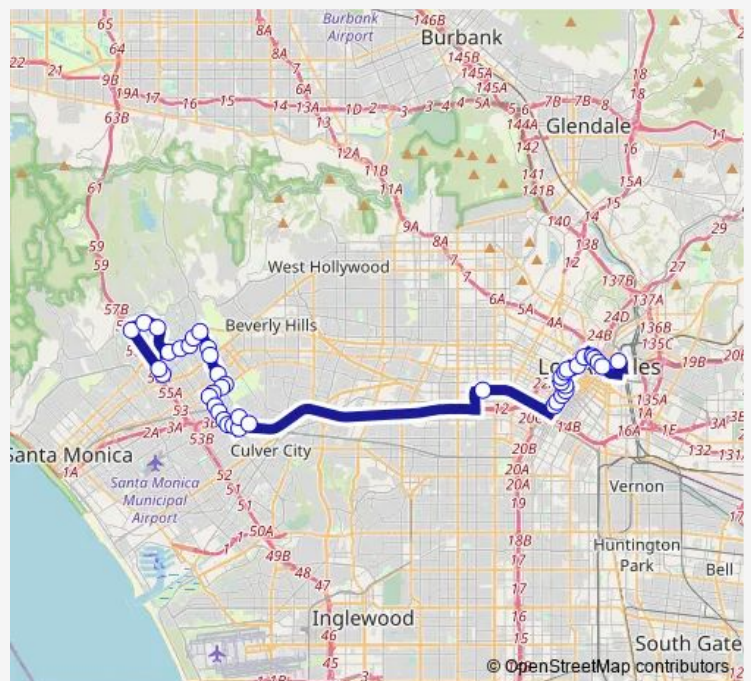

Bus 431b Ce431b

[Go to website](#)

Direction
 Sepulveda & Ohio Ave (Northbound) — Patsaouras Transit Plaza - Bay 3

42 stops

[Open route schedule](#)

- Sepulveda & Ohio Ave (Northbound)
- Sepulveda & Ohio Mid Block (Northbound)
- Montana Ave & Sepulveda Blvd (Eastbound)
- Montana & Veteran (Eastbound)
- Gayley Ave & Strathmore Pl (Southbound)
- Wilshire Blvd & Westwood Blvd (Eastbound)
- Wilshire Blvd & Selby Ave (Eastbound)
- Wilshire Blvd & Westholme Ave (Eastbound)
- Wilshire Blvd & Warner Ave (Eastbound)
- Wilshire Blvd & Beverly Glen Blvd (Eastbound)
- Beverly Glen Blvd & Woodruff Ave (Southbound)
- Beverly Glen Blvd & Santa Monica Blvd (Southbound)
- Beverly Glen Blvd & Olympic Blvd (Southbound)
- Beverly Glen Blvd & Pico Blvd (Southbound)
- Pico Blvd & Patricia Ave (Westbound)
- Pico Blvd & Manning Ave (Westbound)
- Overland Ave & Pico Blvd (Southbound)
- Overland Ave & Ashby Ave (Southbound)
- Overland Ave & Coventry Pl (Southbound)
- Overland Ave & National Blvd (Southbound)
- National Blvd & Overland Ave (Eastbound)

Route schedule

Sepulveda & Ohio Ave (Northbound) — Patsaouras Transit Plaza - Bay 3

| | |
|-----------|-------|
| Monday | 06:40 |
| Tuesday | 06:40 |
| Wednesday | 06:40 |
| Thursday | 06:40 |
| Friday | 06:40 |
| Saturday | — |
| Sunday | — |

Route info

Direction: Sepulveda & Ohio Ave (Northbound)

Stops: 42

Trip Duration: 1 hour 9 min

431b — Ce431b

National Blvd & Valparaiso St (Eastbound)

Motor Ave & National Blvd (Northbound)

Motor Ave & Manning Ave (Northbound)

Stops: 42

Trip Duration: 1 hour 34 min

Overland Ave & Pico Blvd (Northbound)

Pico Blvd & Manning Ave (Eastbound)

Pico Blvd & Patricia Ave (Eastbound)

Beverly Glen Blvd & Pico Blvd (Northbound)

Beverly Glen Blvd & Olympic Blvd (Northbound)