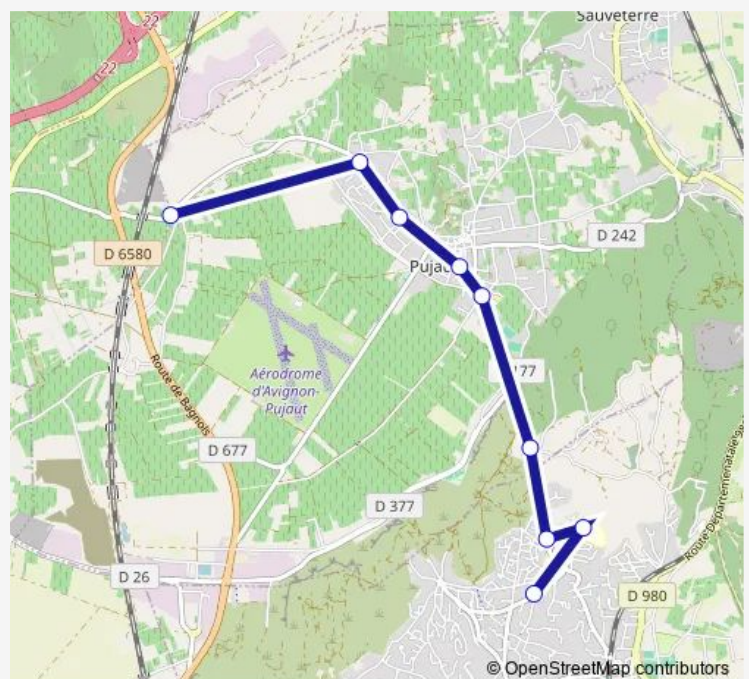

## Route info

Direction: Collège le Mourion

Stops: 9

Trip Duration: 0 hour 15 min