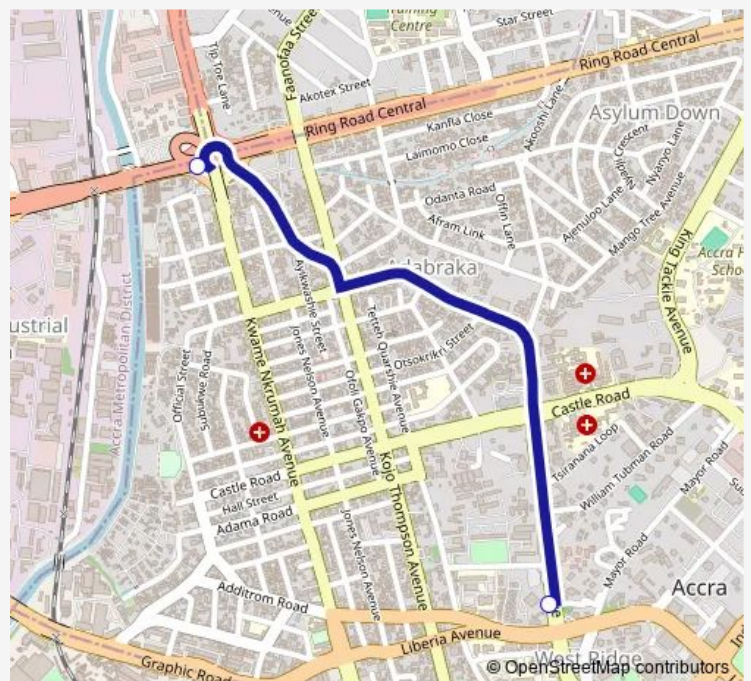

Bus 202b Novotel to Circle

[Go to website](#)

Direction

Terminal Novotel — Terminal Circle

2 stops

[Open route schedule](#)

Terminal Novotel

Terminal Circle

Route schedule

Terminal Novotel — Terminal Circle

Monday	10:59
Tuesday	10:59
Wednesday	10:59
Thursday	10:59
Friday	10:59
Saturday	10:59
Sunday	10:59

Route info

Direction: Terminal Novotel

Stops: 2

Trip Duration: 0 hour 8 min

■ 202b — Novotel to Circle

BusMaps

202b Bus time schedules and route maps are available in an offline PDF at busmaps.com. Use the busmaps.com website to see live bus times, train schedule or subway schedule, and step-by-step directions for all public transit in Accra

The schedule is provided in the local timezone. Times with "(+1)" indicate departures on the next day.

PDF file created on 2025-02-26

2024 BusMaps.com - All Rights Reserved