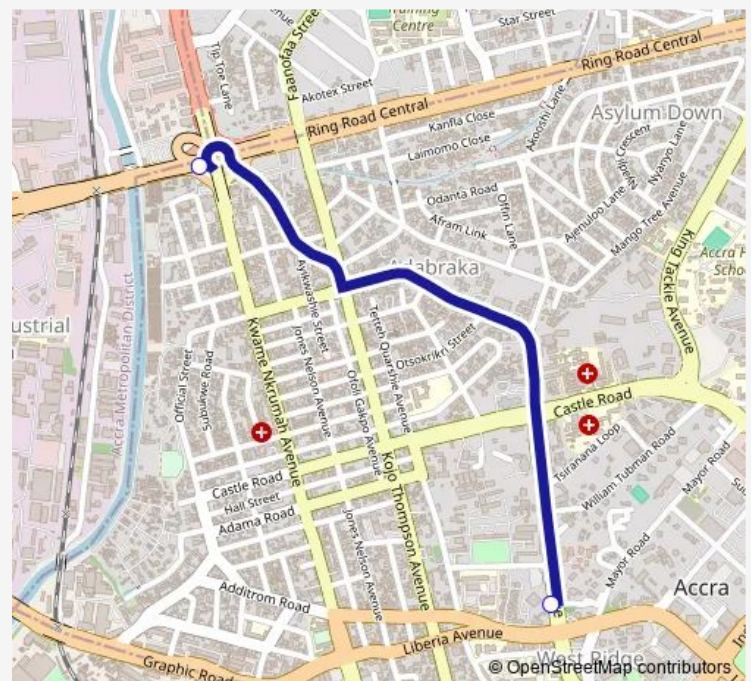

Bus 202B Novotel to Circle

[Go to website](#)

Direction

Terminal Novotel — Terminal Circle

2 stops

[Open route schedule](#)

Terminal Novotel

Terminal Circle

Route schedule

Terminal Novotel — Terminal Circle

Monday	10:59
Tuesday	10:59
Wednesday	10:59
Thursday	10:59
Friday	10:59
Saturday	10:59
Sunday	10:59

Route info

Direction: Terminal Novotel

Stops: 2

Trip Duration: 0 hour 8 min

■ 202B — Novotel to Circle

BusMaps

202B Bus time schedules and route maps are available in an offline PDF at busmaps.com. Use the busmaps.com website to see live bus times, train schedule or subway schedule, and step-by-step directions for all public transit in Accra

The schedule is provided in the local timezone. Times with "(+1)" indicate departures on the next day.

PDF file created on 2025-01-16

2024 BusMaps.com - All Rights Reserved