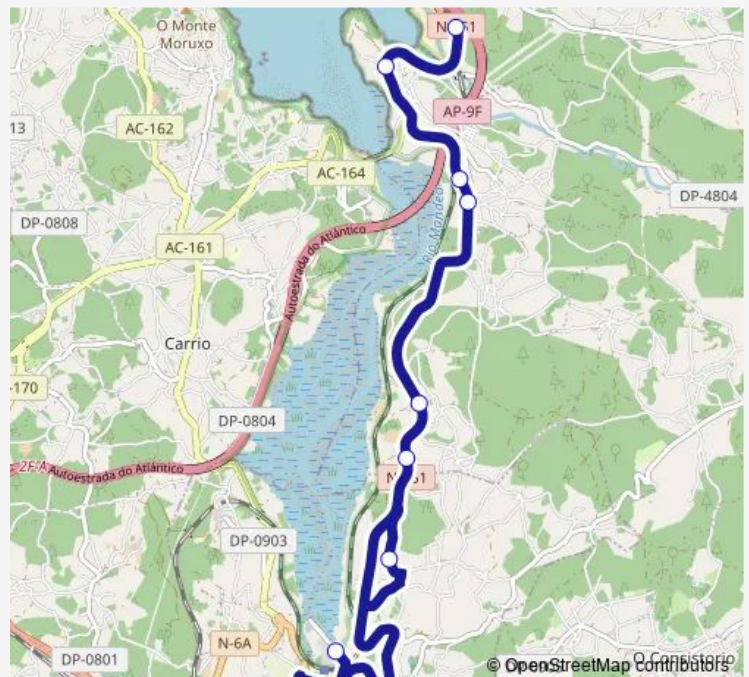

Route schedule

Ponte DO Porco — Centro Saude Betanzos

Monday 08:28

Tuesday 08:28

Wednesday 08:28

Thursday —

Friday 08:28

Saturday —

Sunday —

Route info

Direction: Ponte DO Porco

Stops: 10

Trip Duration: 0 hour 22 min

XG871068 — Centro saúde Betanzos-Ponte do Porco

Direction

Centro Saude Betanzos — Ponte DO Porco